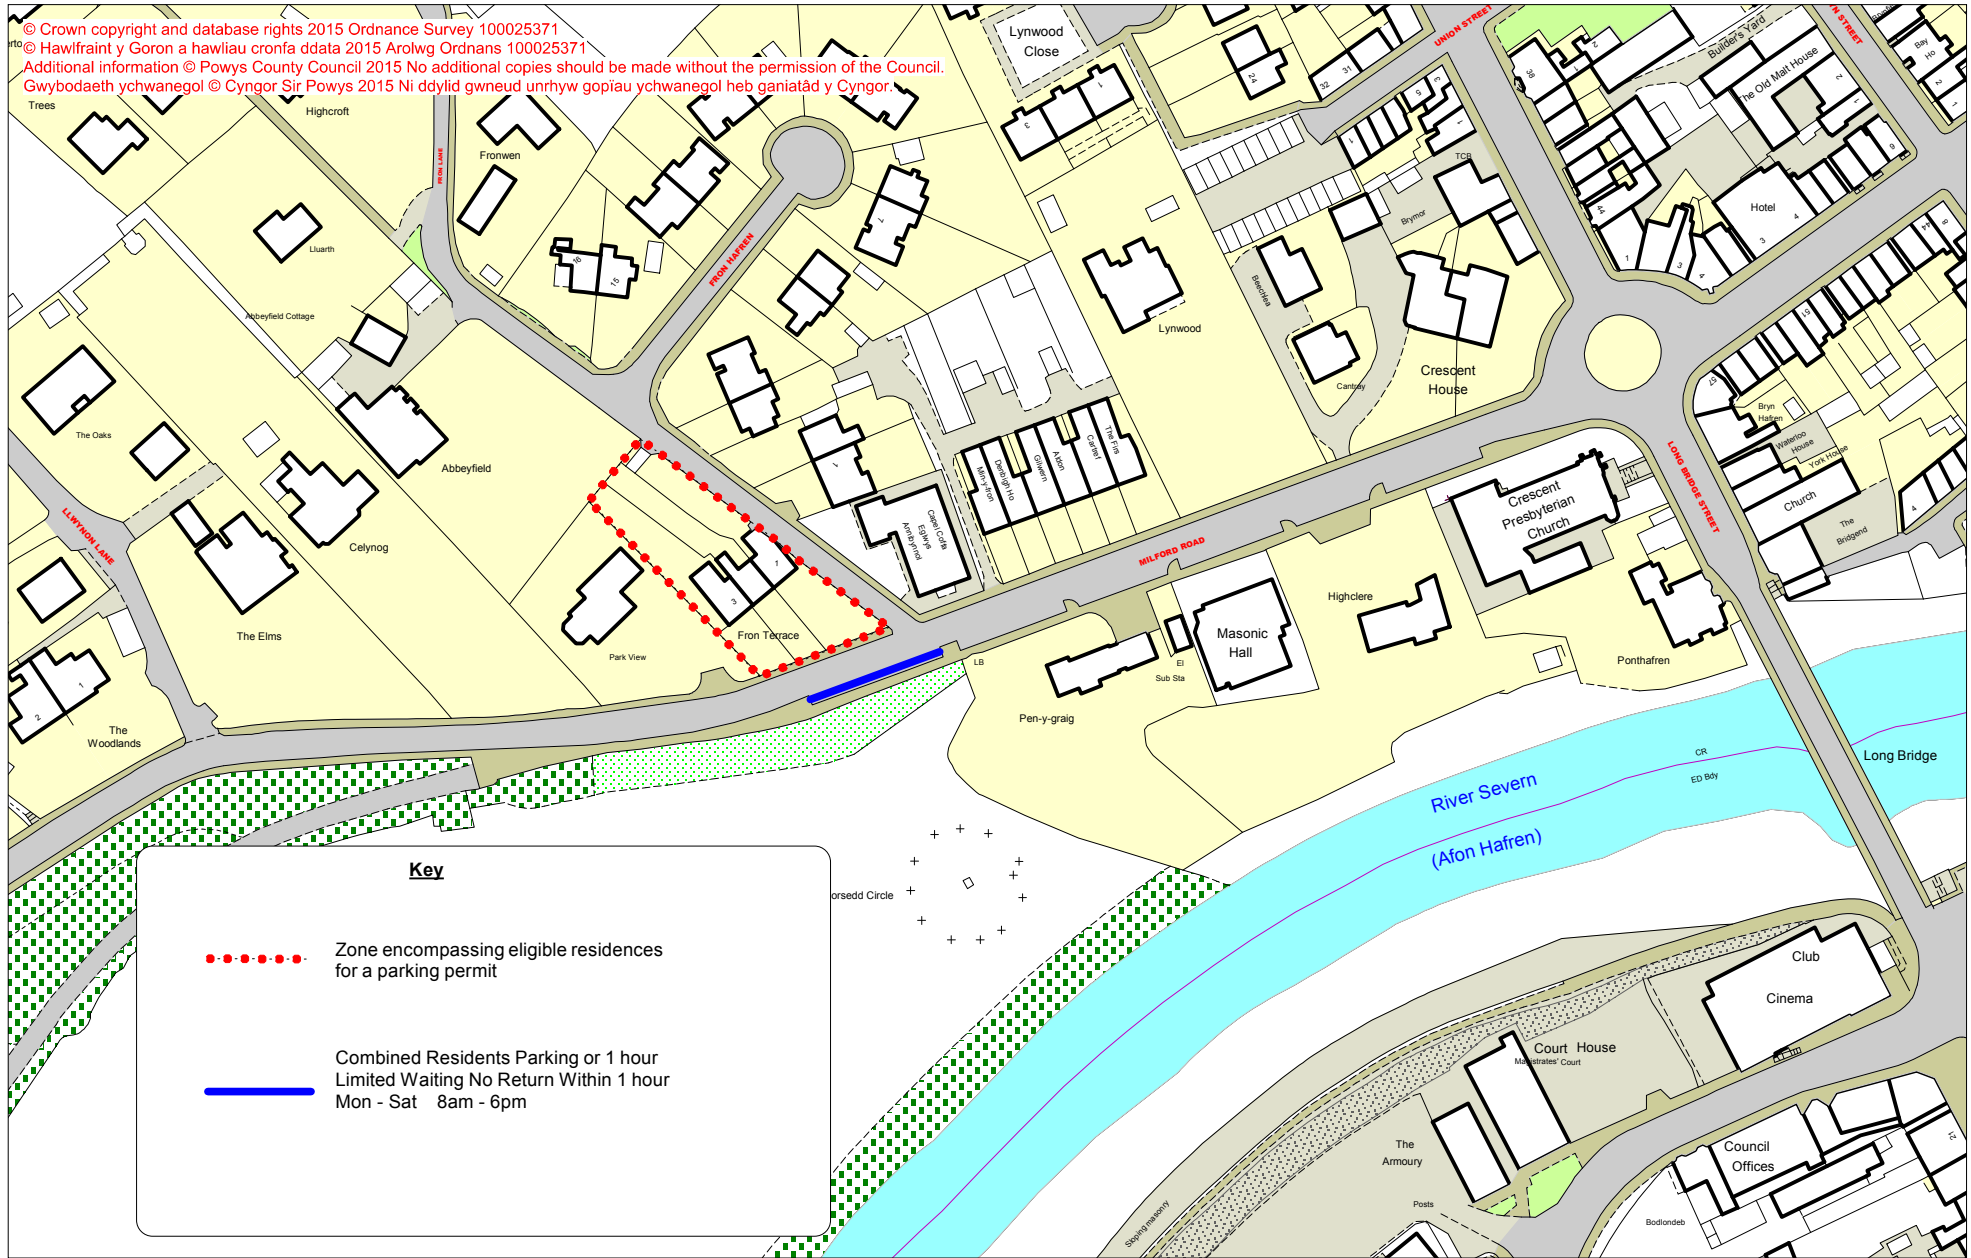

© Crown copyright and database rights 2015 Ordnance Survey 100025371
 © Hawlfraint y Goron a hawliau cronfa ddata 2015 Arolwg Ordans 100025371
 Additional information © Powys County Council 2015 No additional copies should be made without the permission of the Council.
 Gwybodaeth ychwanegol © Cyngor Sir Powys 2015 Ni ddylid gwneud unrhyw gopiau ychwanegol heb ganiatâd y Cyngor.

Key

- Zone encompassing eligible residences for a parking permit
- Combined Residents Parking or 1 hour Limited Waiting No Return Within 1 hour Mon - Sat 8am - 6pm