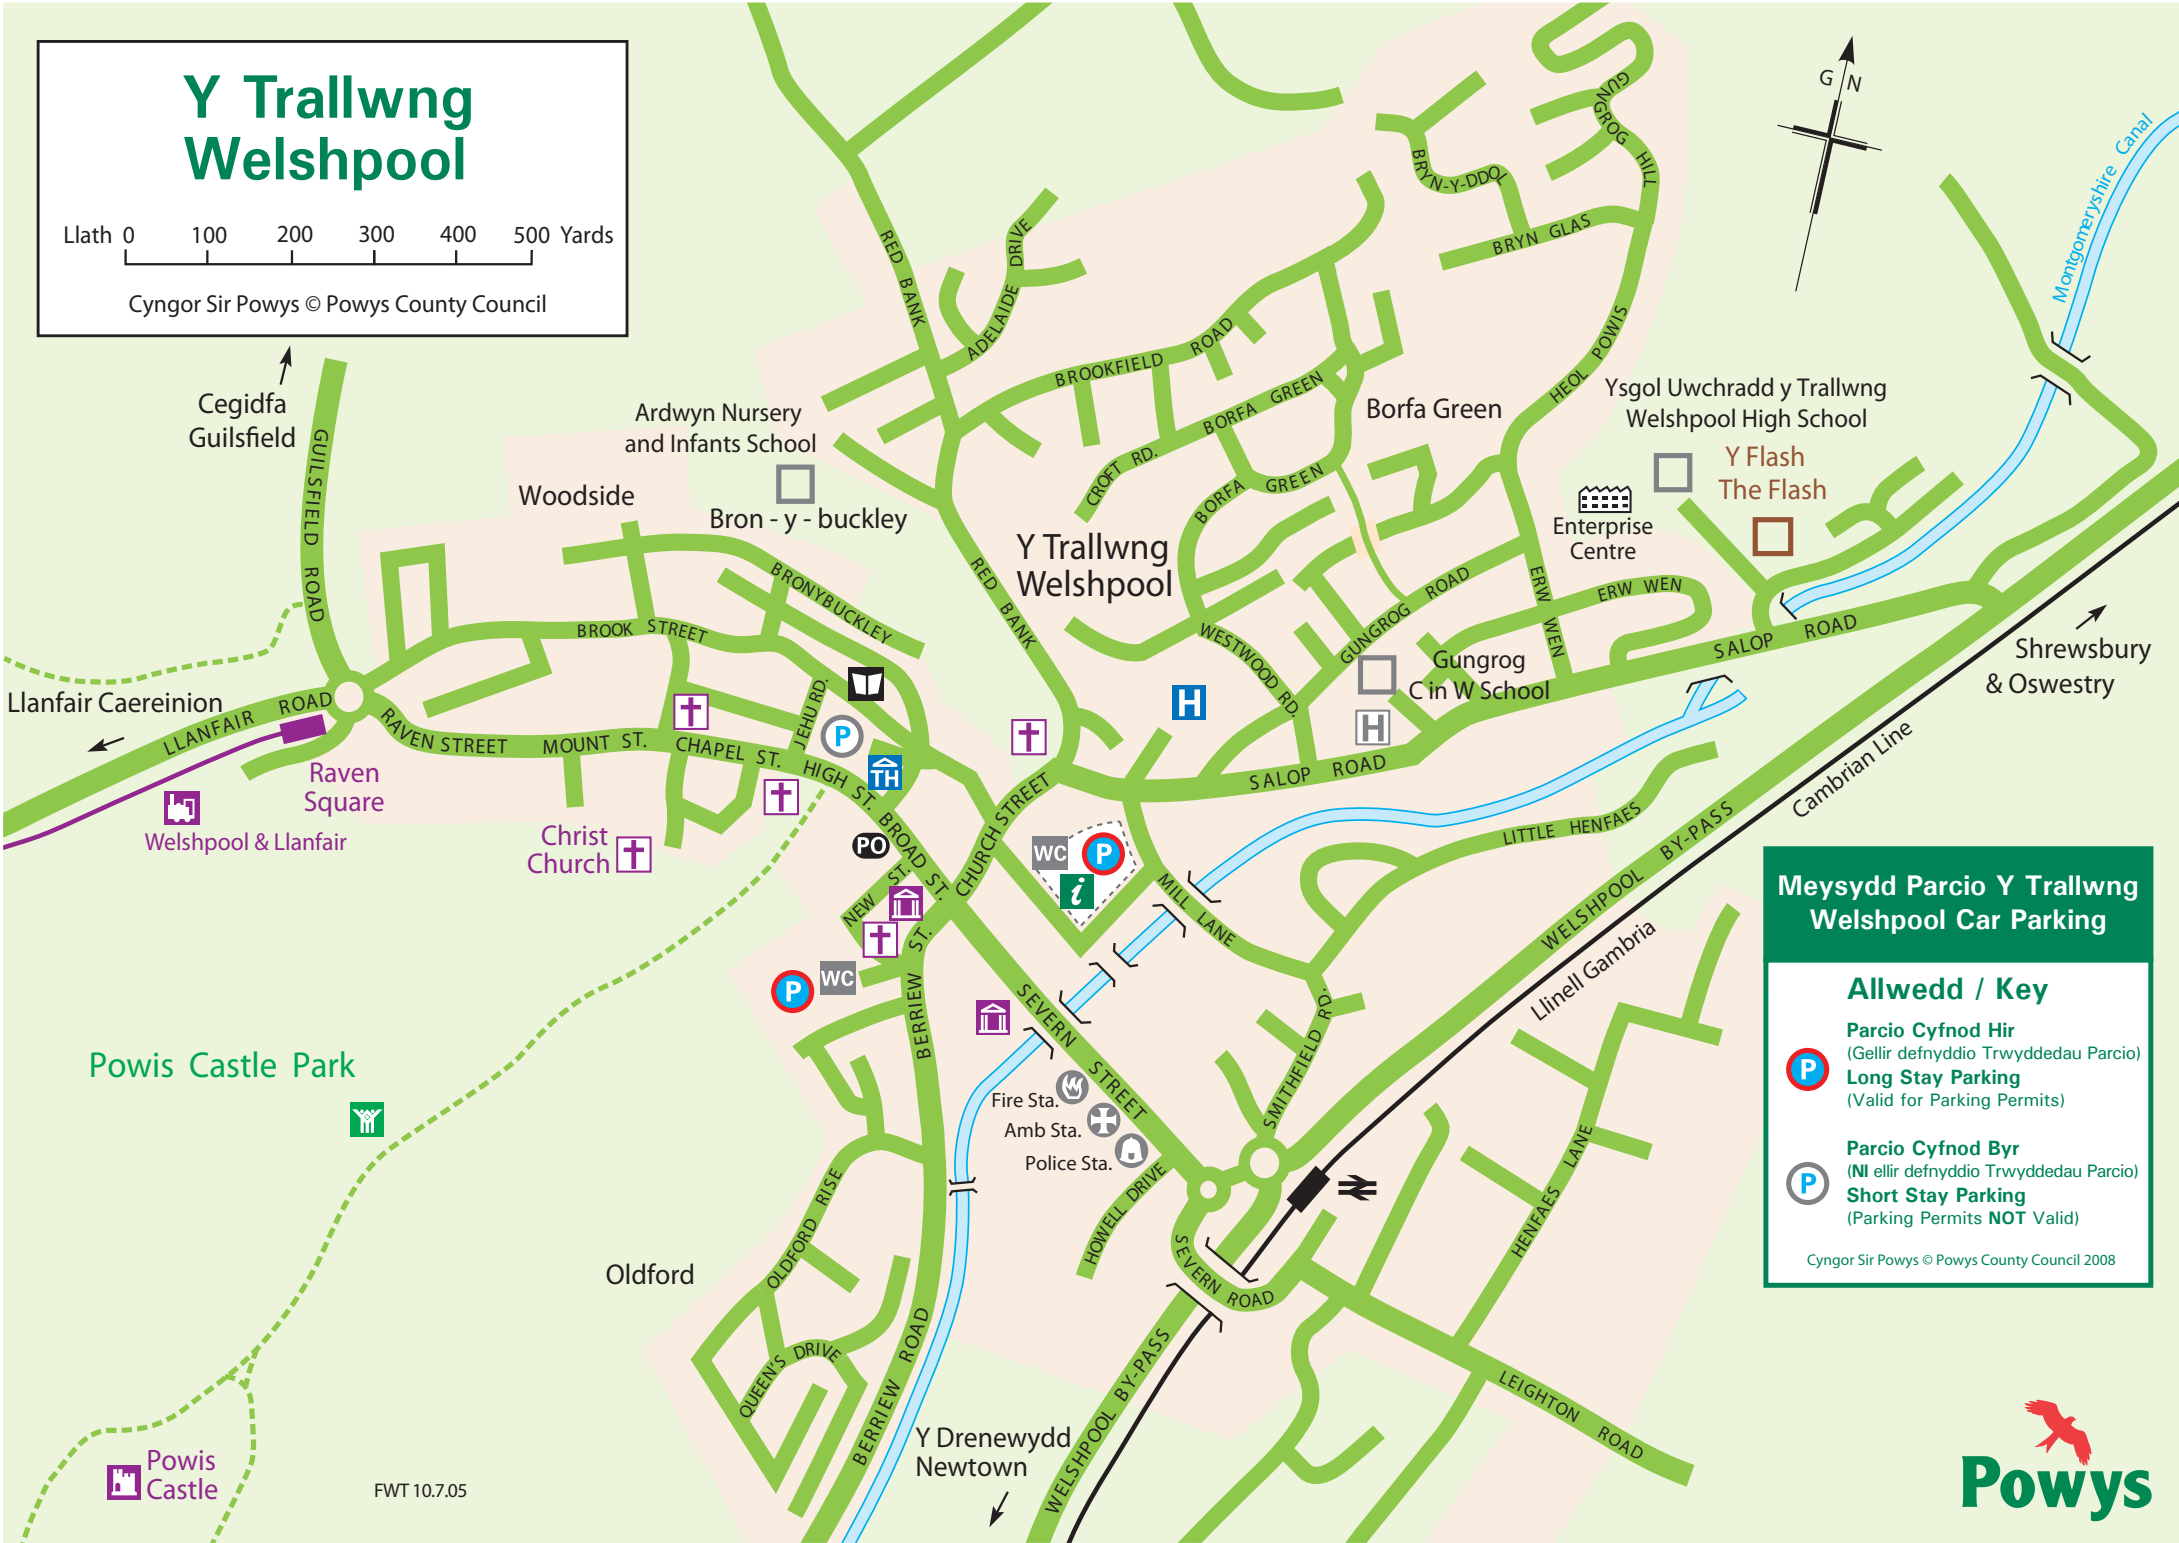

# Y Trallwng Welshpool

Llath 0 100 200 300 400 500 Yards

Cyngor Sir Powys © Powys County Council

## Meysydd Parcio Y Trallwng Welshpool Car Parking