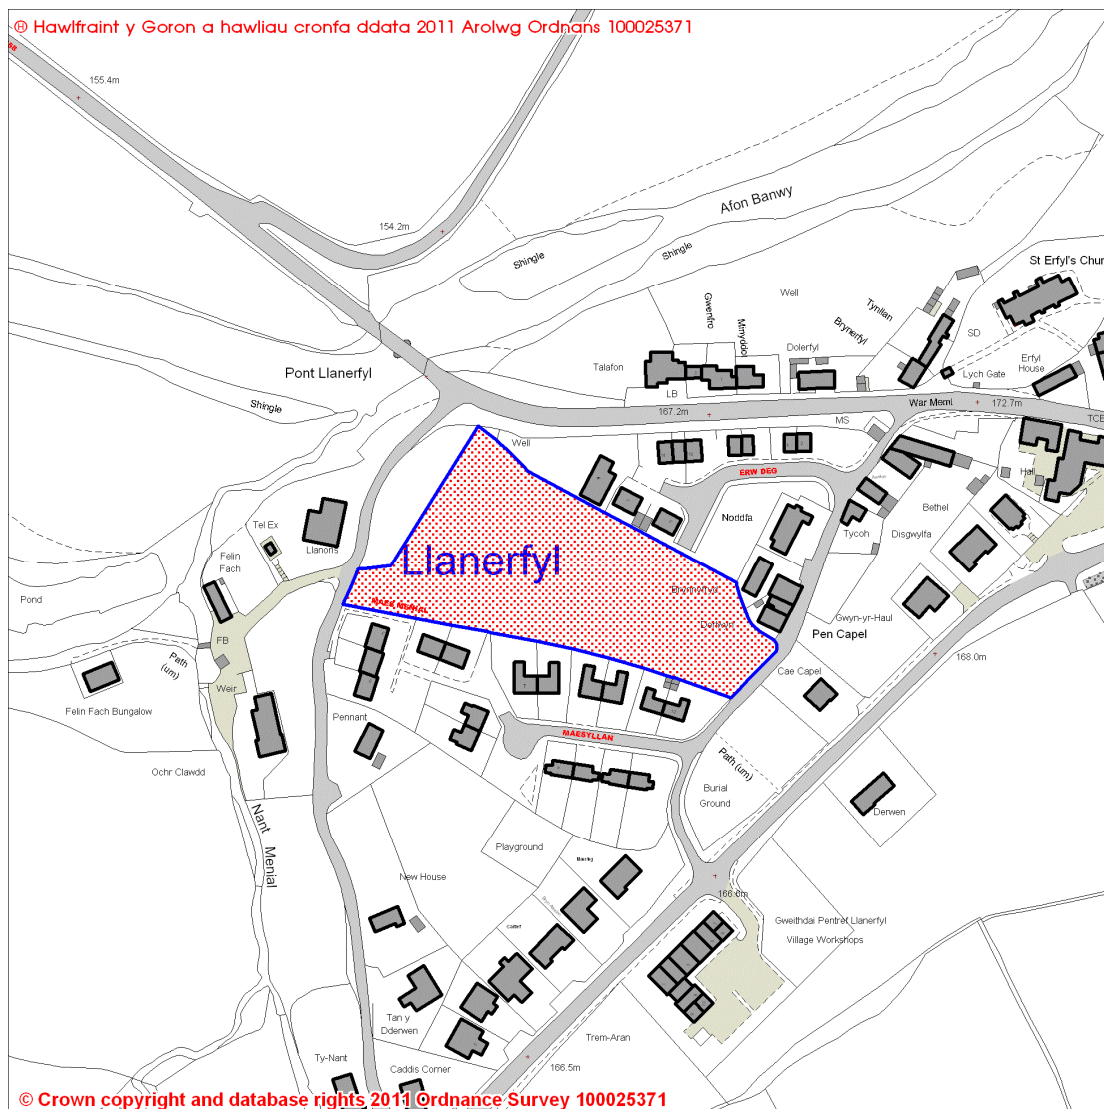

Powys Local Development Plan Candidate Sites Register November 2011

Site Reference Number: **785** Size (hectares): 0.8

Site Name: Encs 2266 at Llanerfyl, Powys

Town / Community Council Area: Llanerfyl Community

Existing Development Plan Settlement: Llanerfyl

Current Use: Agricultural

Proposed Use: Residential

Easting: 303220.72

Northing: 309674.12

The sites contained within the register are sites that have been submitted for consideration only. They will not necessarily be carried forward as development sites in the Powys Local Development Plan.