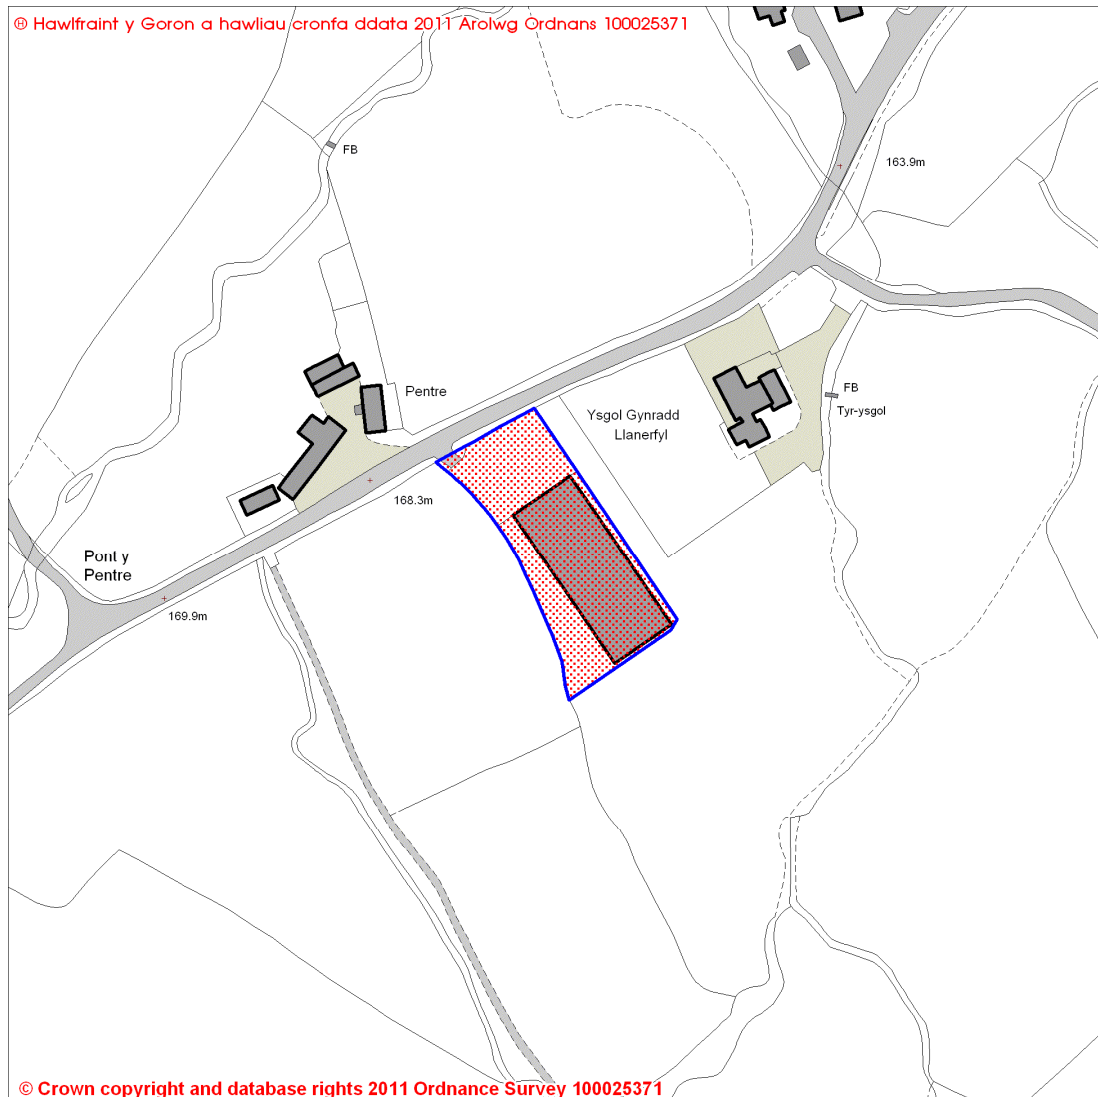

Powys Local Development Plan Candidate Sites Register November 2011

Site Reference Number: **1075** Size (hectares): 0.27

Site Name: Pentre Poultry House, Llanerfyl, Welshpool

Town / Community Council Area: Llanerfyl Community

Existing Development Plan Settlement: N/A

Current Use: Agricultural

Proposed Use: Residential

Easting: 303074.71

Northing: 309294.19

The sites contained within the register are sites that have been submitted for consideration only. They will not necessarily be carried forward as development sites in the Powys Local Development Plan.