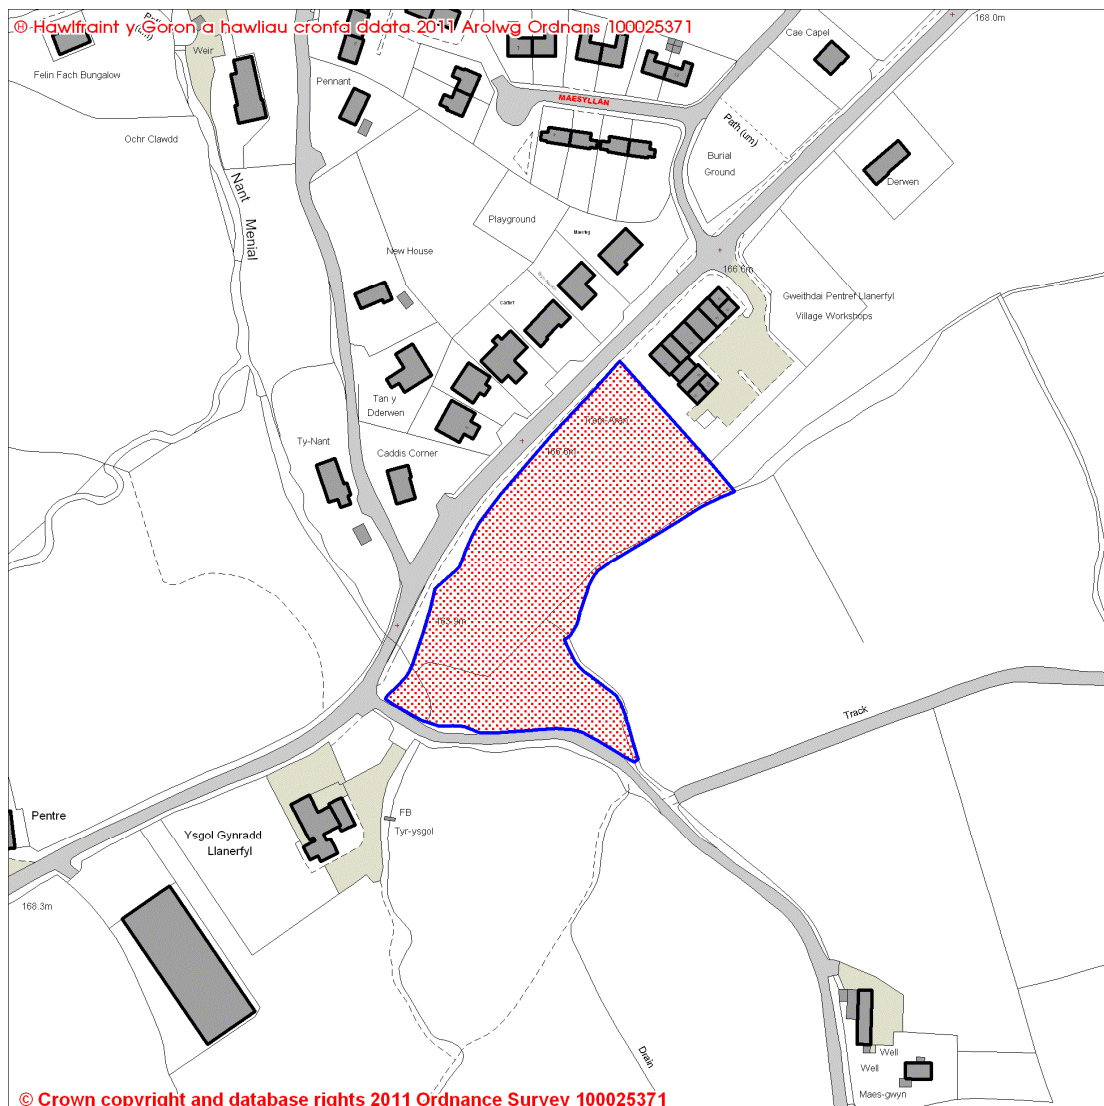

Existing Development Plan Settlement: Llanerfyl

Current Use: Agricultural

Proposed Use: Residential

Easting: 303222.08

Northing: 309437.59

The sites contained within the register are sites that have been submitted for consideration only. They will not necessarily be carried forward as development sites in the Powys Local Development Plan.