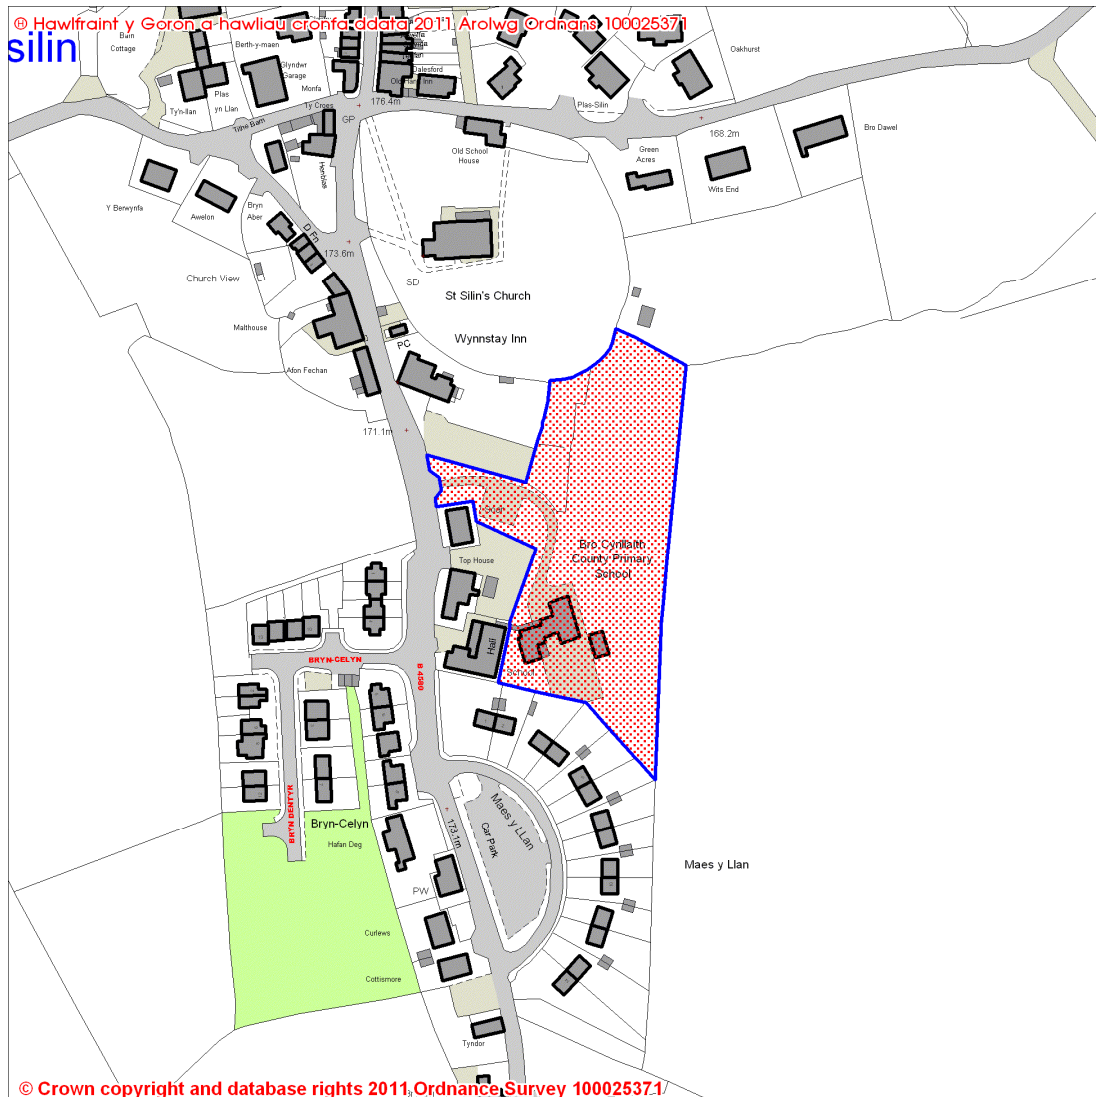

Powys Local Development Plan Candidate Sites Register November 2011

Site Reference Number: **423** Size (hectares): 0.79

Site Name: Land NW of Llyn Moelfre

Town / Community Council Area: Llansilin Community

Existing Development Plan Settlement: N/A

Current Use: Agricultural

Proposed Use: Single Dwelling

Easting: 317604.89

Northing: 328828.12

The sites contained within the register are sites that have been submitted for consideration only. They will not necessarily be carried forward as development sites in the Powys Local Development Plan.

Powys Local Development Plan Candidate Sites Register November 2011

Site Reference Number: **894** Size (hectares): 0.91

Site Name: Ysgol Bro Cynllaith, Llansilin

Town / Community Council Area: Llansilin Community

Existing Development Plan Settlement: Llansilin

Current Use: School

Proposed Use: Residential

Easting: 321002.21

Northing: 328059.65

The sites contained within the register are sites that have been submitted for consideration only. They will not necessarily be carried forward as development sites in the Powys Local Development Plan.