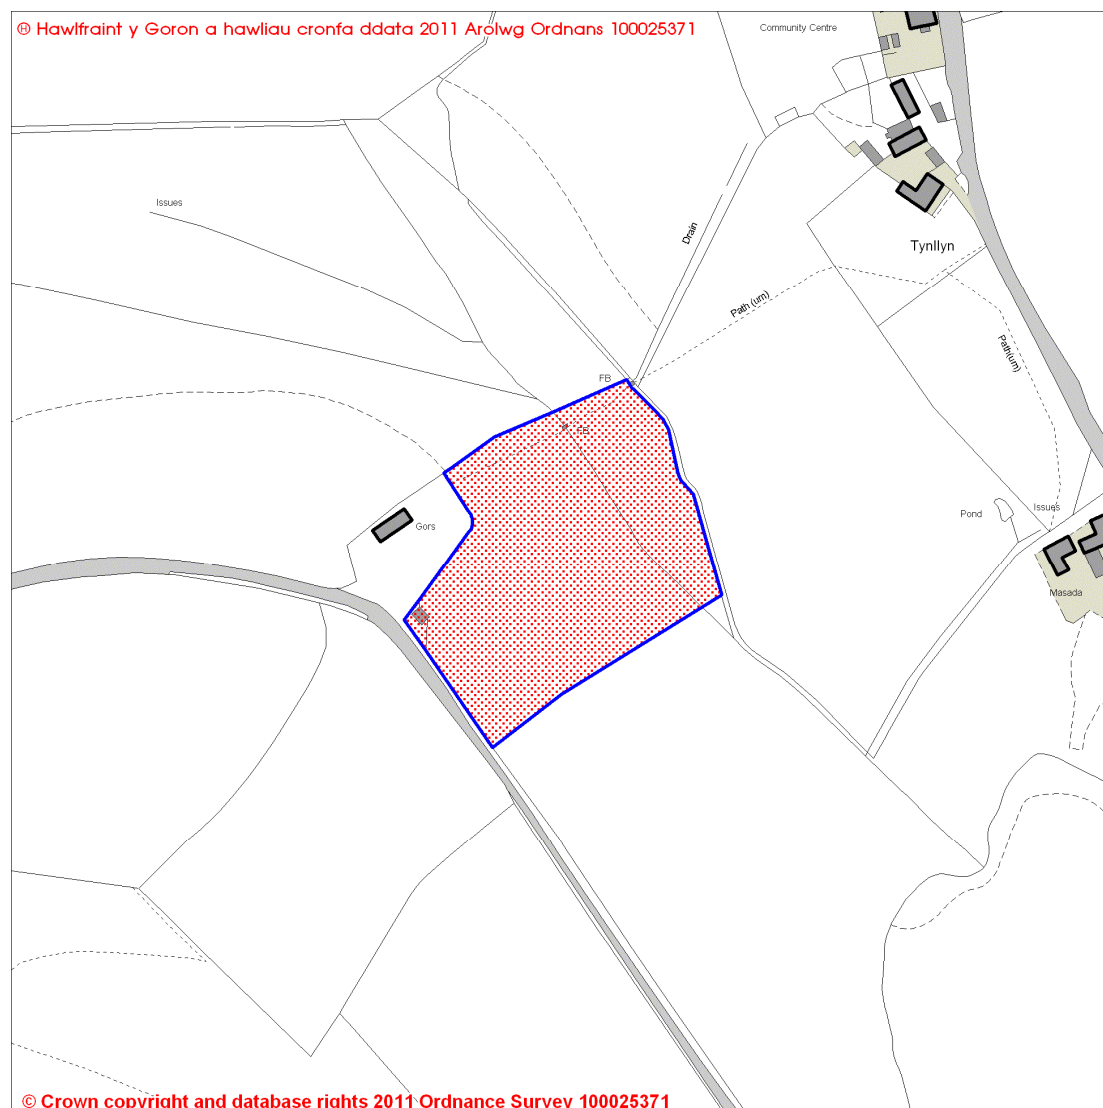

Powys Local Development Plan Candidate Sites Register November 2011

Site Reference Number: **423** Size (hectares): 0.79

Site Name: Land NW of Llyn Moelfre

Town / Community Council Area: Llansilin Community

Existing Development Plan Settlement: N/A

Current Use: Agricultural

Proposed Use: Single Dwelling

Easting: 317604.89

Northing: 328828.12

The sites contained within the register are sites that have been submitted for consideration only. They will not necessarily be carried forward as development sites in the Powys Local Development Plan.

Powys Local Development Plan Candidate Sites Register November 2011

Site Reference Number: **894** Size (hectares): 0.91

Site Name: Ysgol Bro Cynllaith, Llansilin

Town / Community Council Area: Llansilin Community