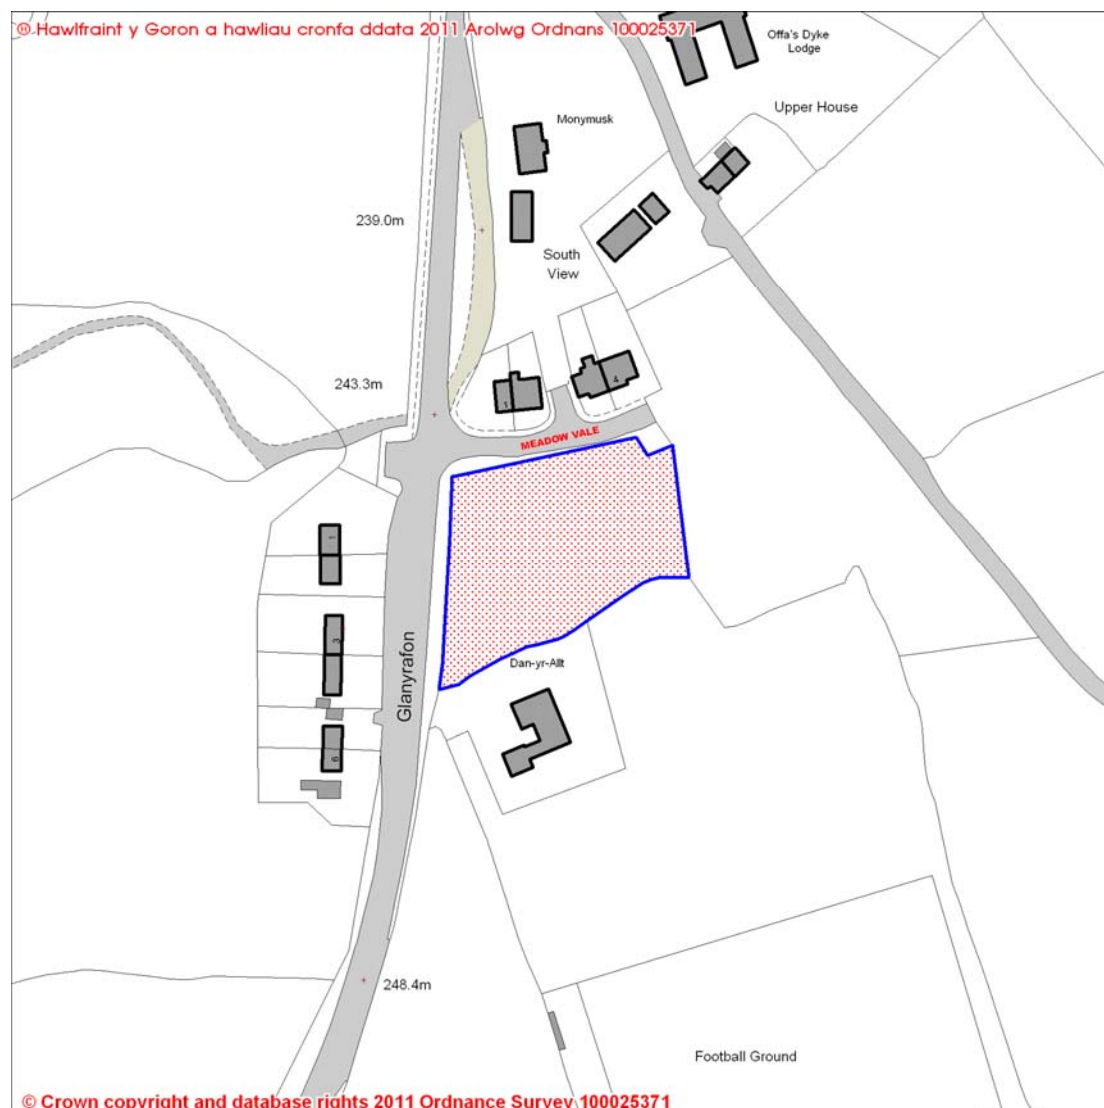

Powys Local Development Plan Candidate Sites Register November 2011

Site Reference Number: **25** Size (hectares): 0.33

Site Name: Land south of Meadow Vale, Gladestry

Town / Community Council Area: Gladestry Community

Existing Development Plan Settlement: N/A

Current Use: Agricultural

Proposed Use: Residential

Easting: 323142.47

Northing: 254836.84

The sites contained within the register are sites that have been submitted for consideration only. They will not necessarily be carried forward as development sites in the Powys Local Development Plan.