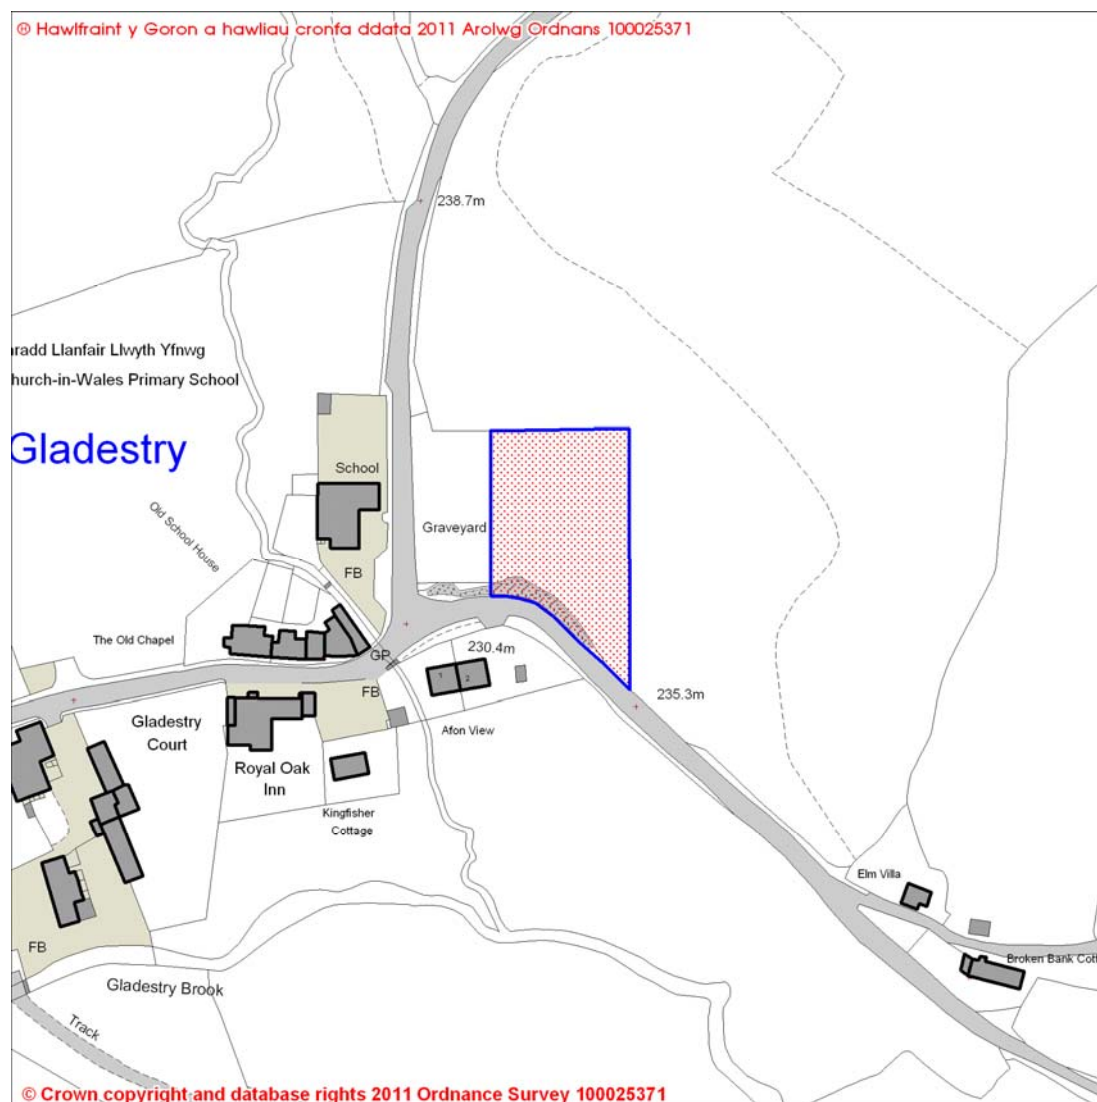

Powys Local Development Plan Candidate Sites Register November 2011

Site Reference Number: **1214** Size (hectares): 0.24

Site Name: Land at Gladestry

Town / Community Council Area: Gladestry Community

Existing Development Plan Settlement: Gladestry

Current Use: Agricultural

Proposed Use: Residential

Easting: 323347.72

Northing: 255160.32

The sites contained within the register are sites that have been submitted for consideration only. They will not necessarily be carried forward as development sites in the Powys Local Development Plan.