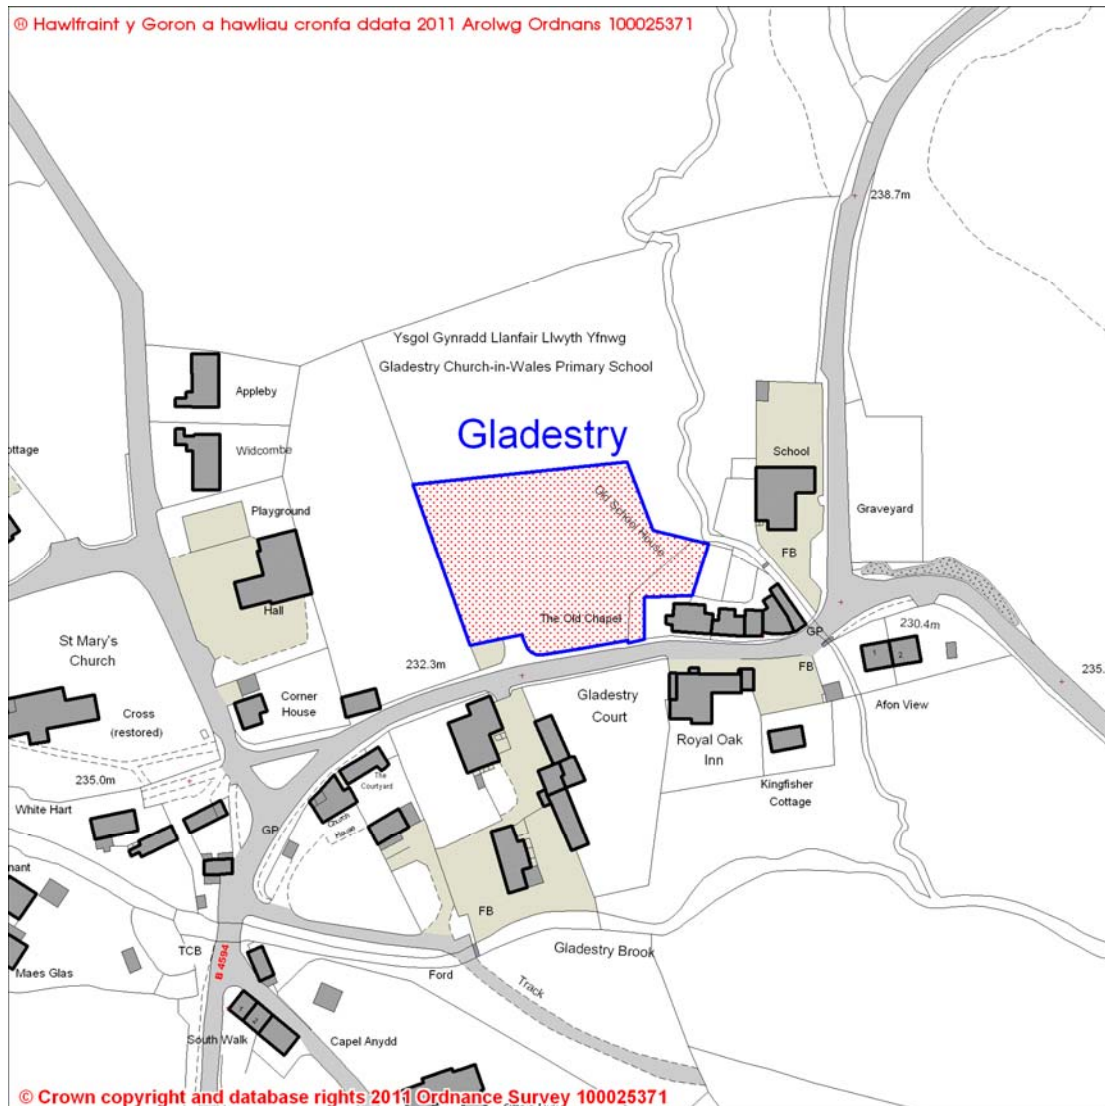

Powys Local Development Plan Candidate Sites Register November 2011

Site Reference Number: **1213** Size (hectares): 0.36

Site Name: Land at Gladestry

Town / Community Council Area: Gladestry Community

Existing Development Plan Settlement: Gladestry

Current Use: Agricultural

Proposed Use: Residential

Easting: 323218.02

Northing: 255154.29

The sites contained within the register are sites that have been submitted for consideration only. They will not necessarily be carried forward as development sites in the Powys Local Development Plan.