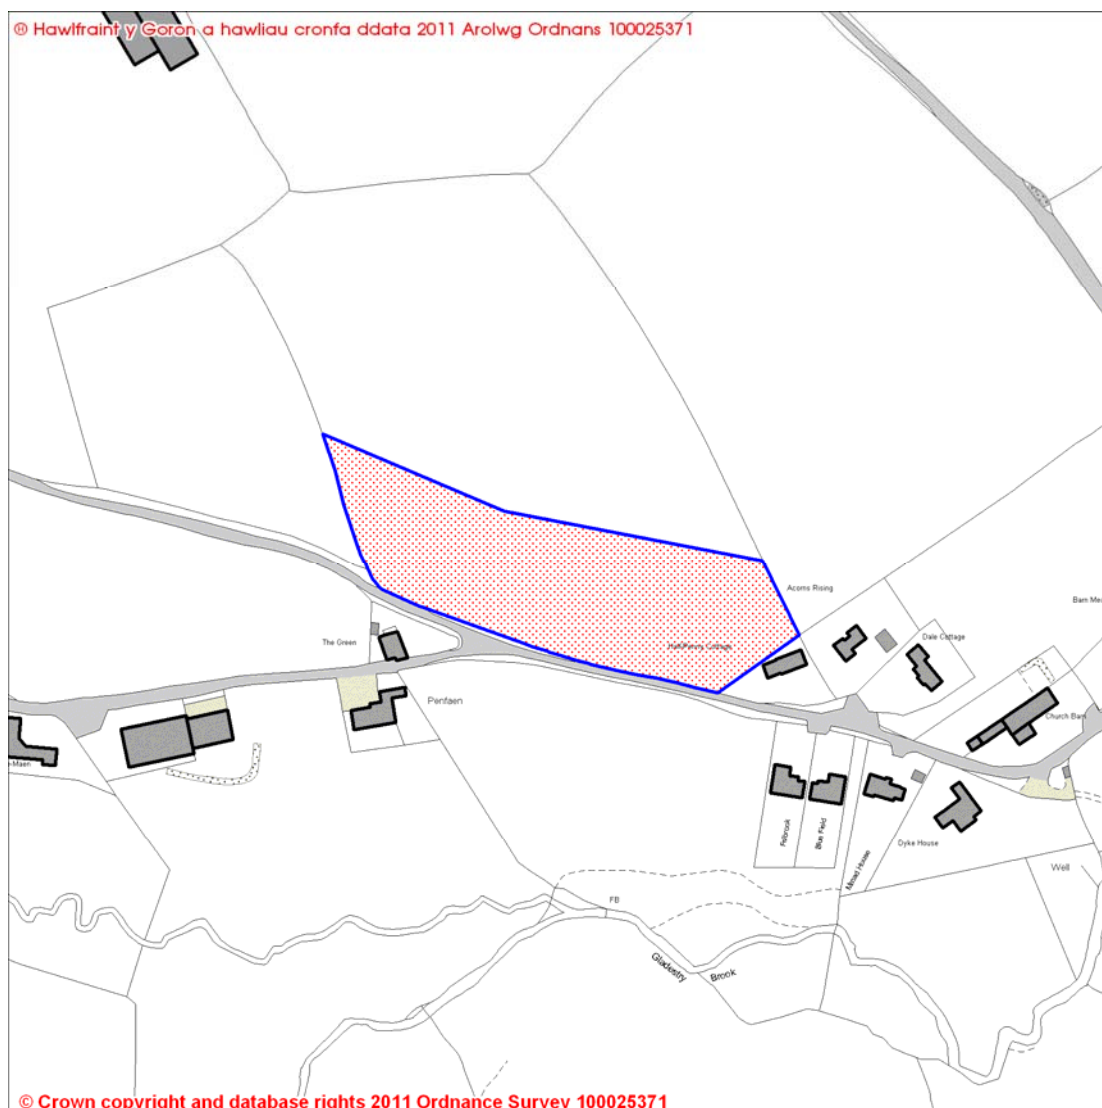

Existing Development Plan Settlement: Gladestry

Current Use: Agricultural

Proposed Use: Residential

Easting: 322881.4

Northing: 255111.22

The sites contained within the register are sites that have been submitted for consideration only. They will not necessarily be carried forward as development sites in the Powys Local Development Plan.

# Powys Local Development Plan Candidate Sites Register November 2011

Site Reference Number: **789** Size (hectares): 0.98

Site Name: Land at Gladestry, Gladestry, Kington

Town / Community Council Area: Gladestry Community

Existing Development Plan Settlement: Gladestry

Current Use: Agricultural

Proposed Use: Residential

Easting: 322811.92

Northing: 255202.84

The sites contained within the register are sites that have been submitted for consideration only. They will not necessarily be carried forward as development sites in the Powys Local Development Plan.