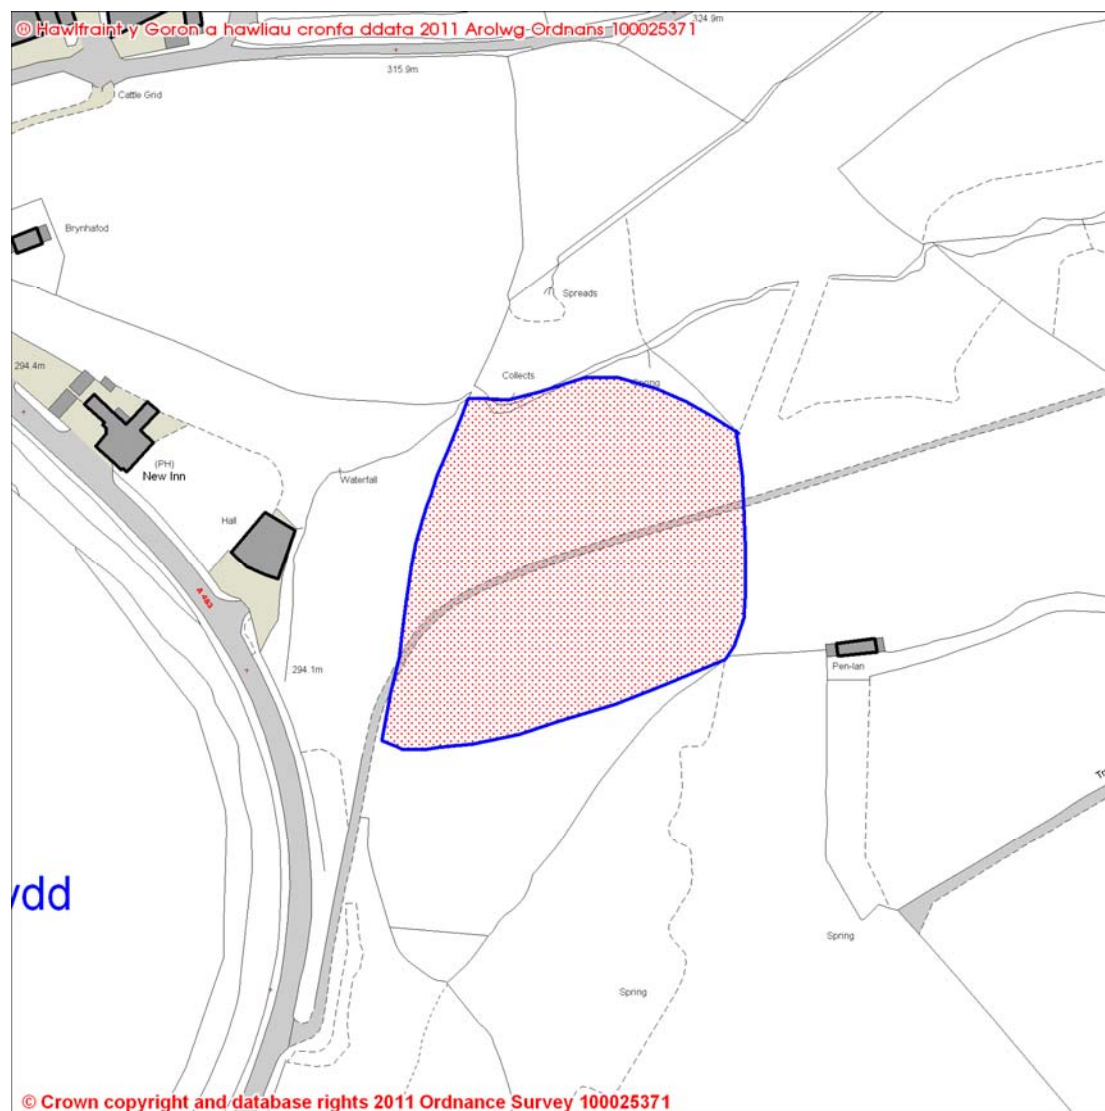

Existing Development Plan Settlement: N/A

Current Use: Agricultural

Proposed Use: Residential

Easting: 310028.35

Northing: 278025.95

The sites contained within the register are sites that have been submitted for consideration only. They will not necessarily be carried forward as development sites in the Powys Local Development Plan.