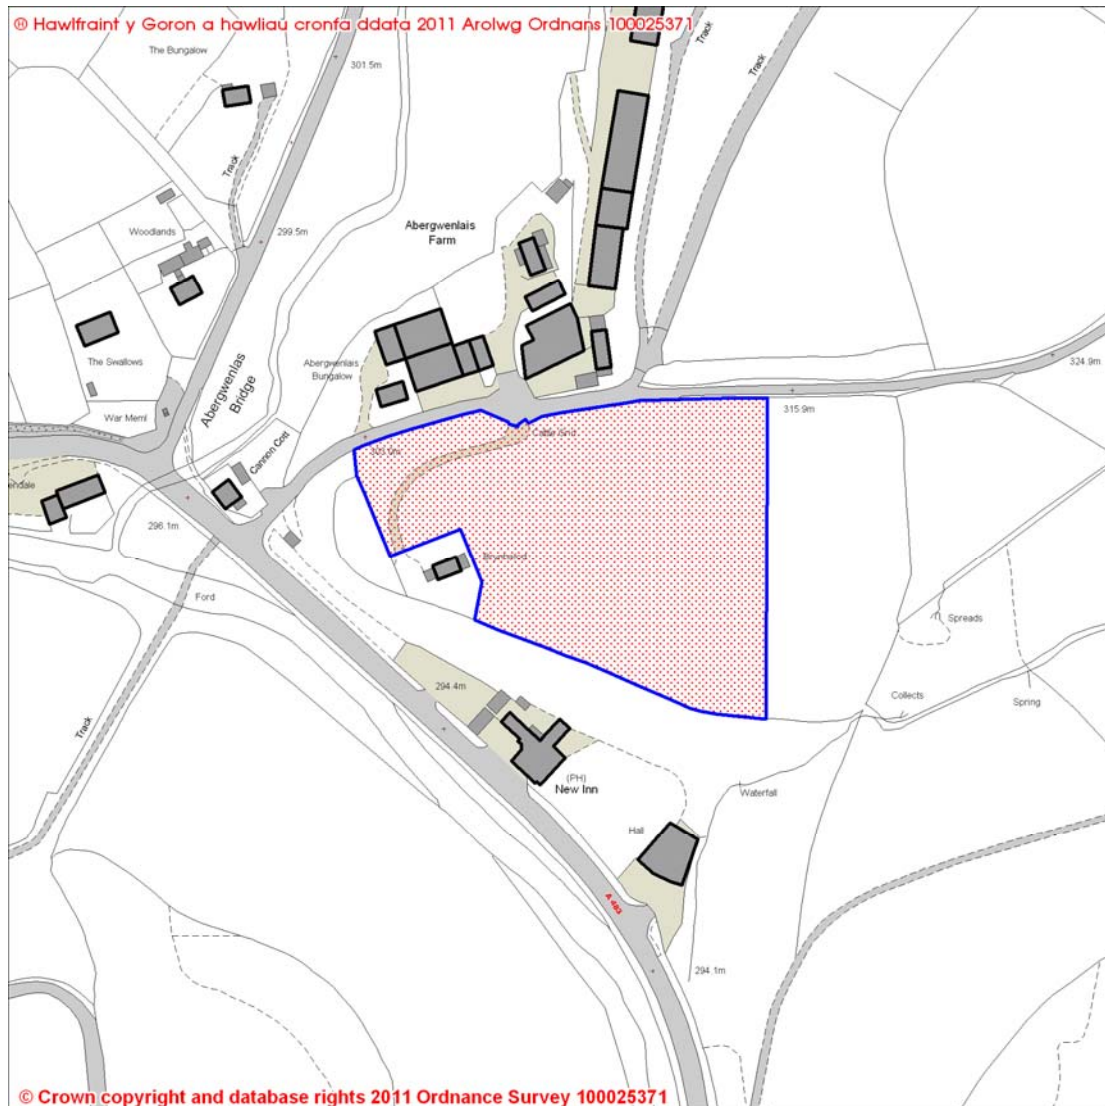

Powys Local Development Plan Candidate Sites Register November 2011

Site Reference Number: **256** Size (hectares): 1.27

Site Name: Land South of The Mill, Llanbadarn Fynydd

Town / Community Council Area: Llanbadarn Fynydd Community

Existing Development Plan Settlement: Llanbadarn Fynydd

Current Use: Agricultural

Proposed Use: Residential

Easting: 309881.73

Northing: 278142.29

The sites contained within the register are sites that have been submitted for consideration only. They will not necessarily be carried forward as development sites in the Powys Local Development Plan.

Existing Development Plan Settlement: N/A

Current Use: Agricultural

Proposed Use: Residential

Easting: 310028.35

Northing: 278025.95

The sites contained within the register are sites that have been submitted for consideration only. They will not necessarily be carried forward as development sites in the Powys Local Development Plan.