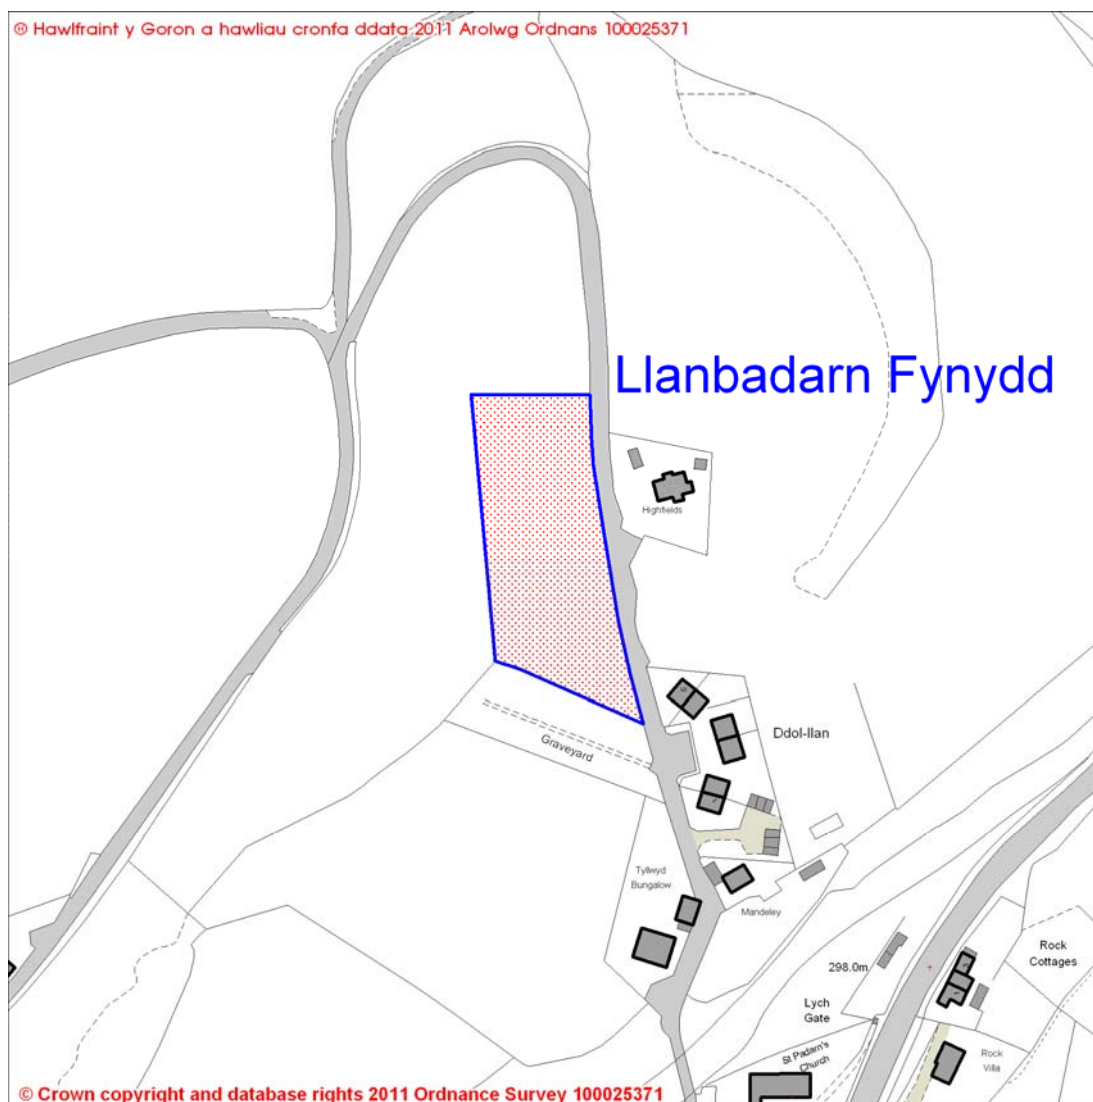

Powys Local Development Plan Candidate Sites Register November 2011

Site Reference Number: **669** Size (hectares): 0.38

Site Name: Tyllwyd Farm, Llanbadarn Fynydd

Town / Community Council Area: Llanbadarn Fynydd Community

Existing Development Plan Settlement: N/A

Current Use: Agricultural

Proposed Use: Residential

Easting: 309698.06

Northing: 277850.62

The sites contained within the register are sites that have been submitted for consideration only. They will not necessarily be carried forward as development sites in the Powys Local Development Plan.