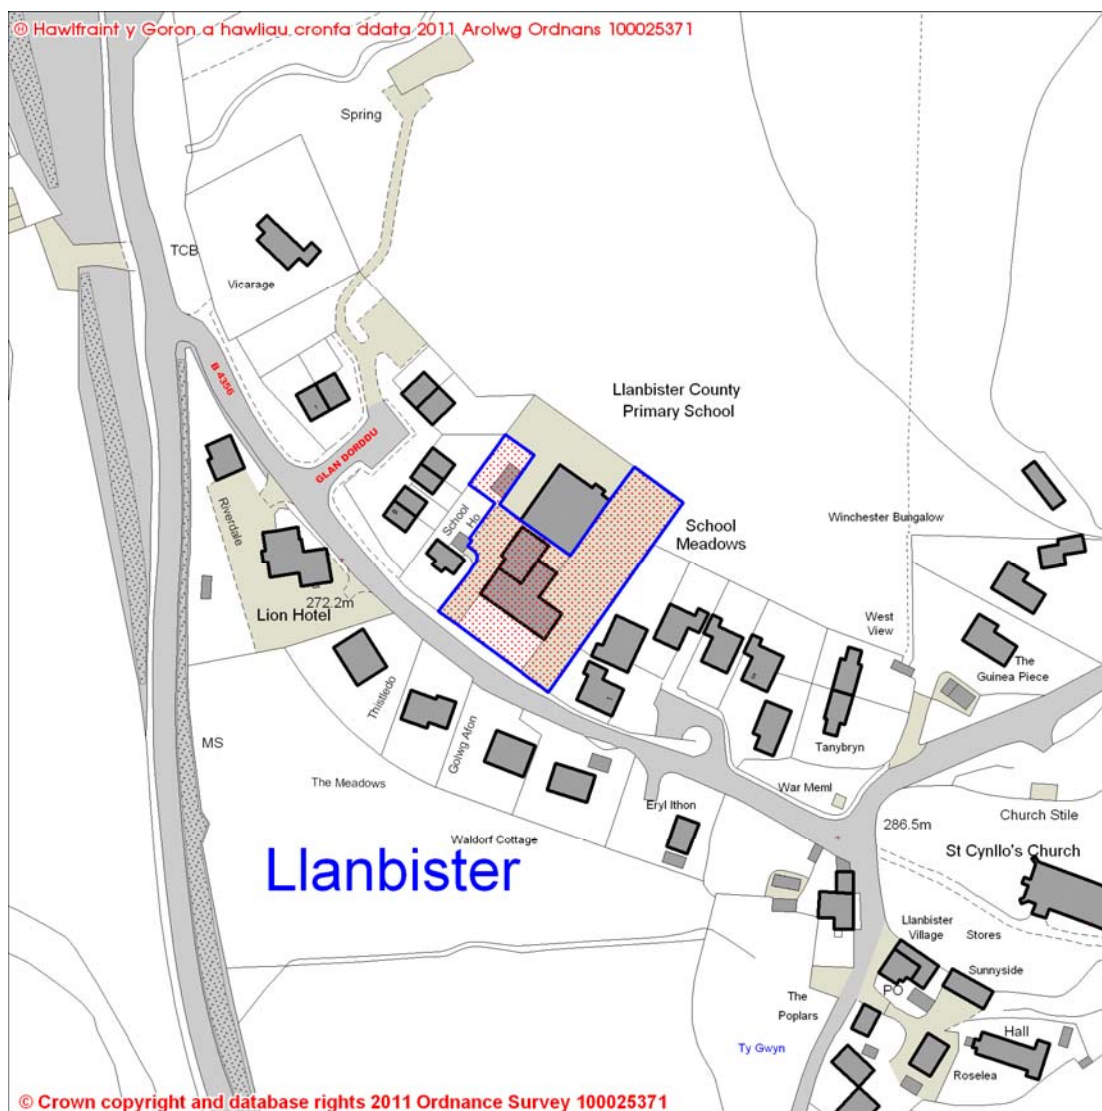

# Powys Local Development Plan Candidate Sites Register November 2011

Site Reference Number: **773** Size (hectares): 0.22

Site Name: Llanbister CP School, Llanbister

Town / Community Council Area: Llanbister Community

Existing Development Plan Settlement: Llanbister

Current Use: Community Facility

Proposed Use: Undecided / Residential

Easting: 310844.63

Northing: 273404.76

The sites contained within the register are sites that have been submitted for consideration only. They will not necessarily be carried forward as development sites in the Powys Local Development Plan.

# Powys Local Development Plan Candidate Sites Register November 2011

Site Reference Number: **791** Size (hectares): 1.62

Site Name: Land at Glan Dorddu, Llanbister, Llandrindod

Town / Community Council Area: Llanbister Community

Existing Development Plan Settlement: Llanbister

Current Use: Agricultural

Proposed Use: Residential (affordable)

Easting: 310870.23

Northing: 273467.95

The sites contained within the register are sites that have been submitted for consideration only. They will not necessarily be carried forward as development sites in the Powys Local Development Plan.