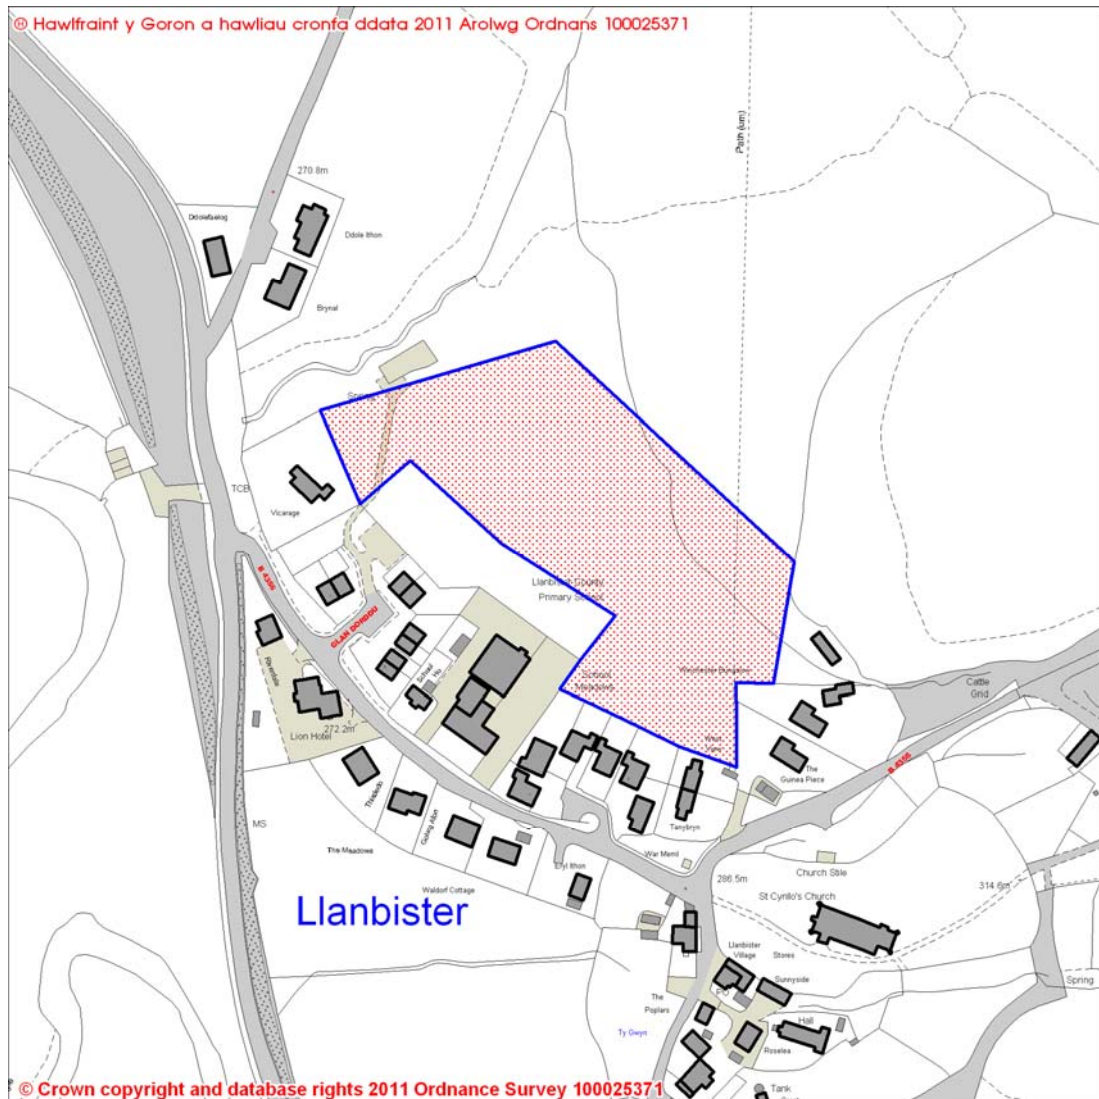

# Powys Local Development Plan Candidate Sites Register November 2011

Site Reference Number: **791** Size (hectares): 1.62

Site Name: Land at Glan Dorddu, Llanbister, Llandrindod

Town / Community Council Area: Llanbister Community

Existing Development Plan Settlement: Llanbister

Current Use: Agricultural

Proposed Use: Residential (affordable)

Easting: 310870.23

Northing: 273467.95

The sites contained within the register are sites that have been submitted for consideration only. They will not necessarily be carried forward as development sites in the Powys Local Development Plan.