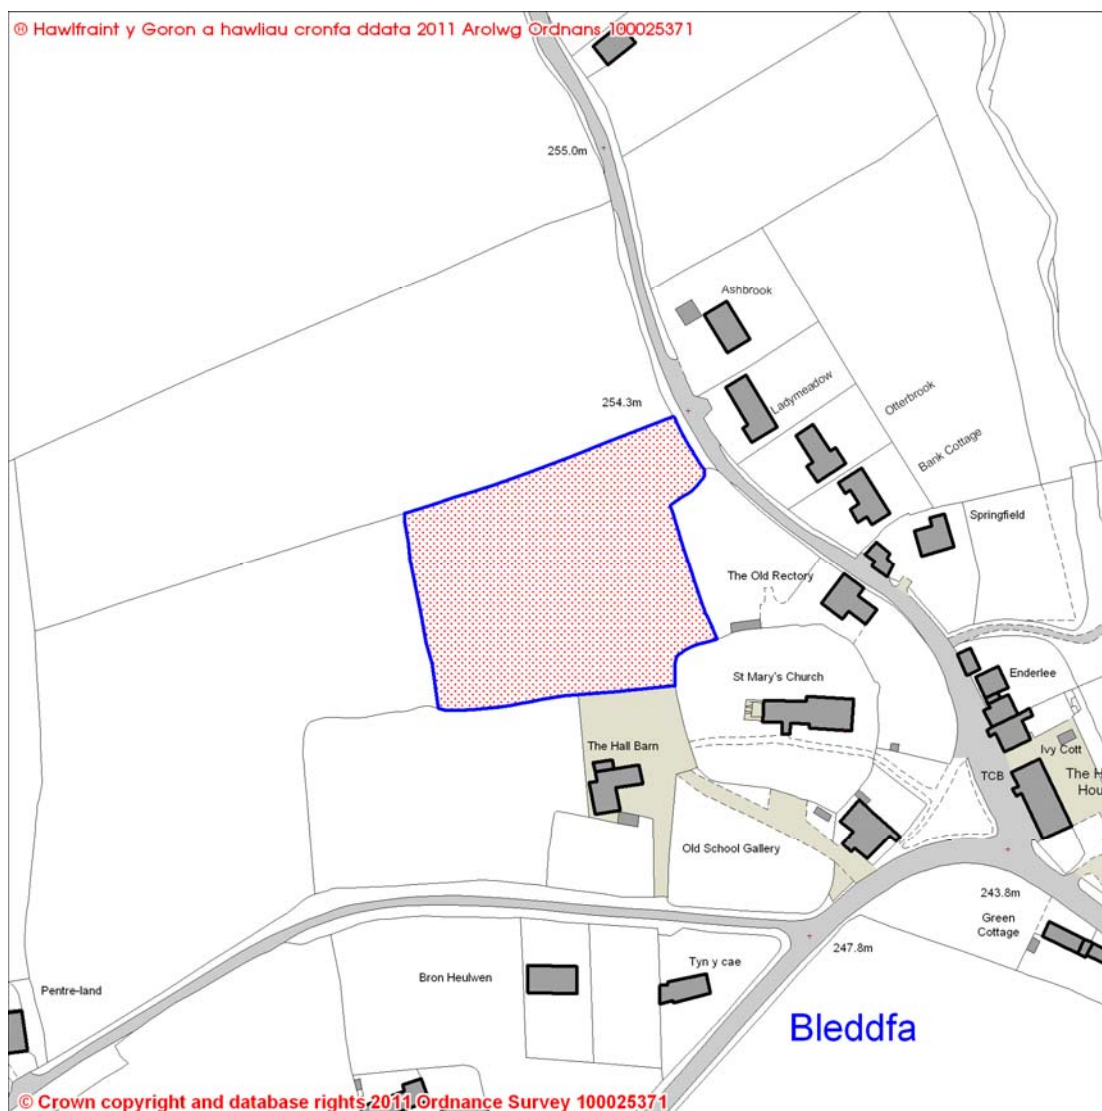

Powys Local Development Plan Candidate Sites Register November 2011

Site Reference Number: **977** Size (hectares): 0.63

Site Name: Land rear of Church in Bleddfa

Town / Community Council Area: Llangunllo Community

Existing Development Plan Settlement: Bleddfa

Current Use: Agricultural

Proposed Use: Residential

Easting: 320573.27

Northing: 268429.14

The sites contained within the register are sites that have been submitted for consideration only. They will not necessarily be carried forward as development sites in the Powys Local Development Plan.