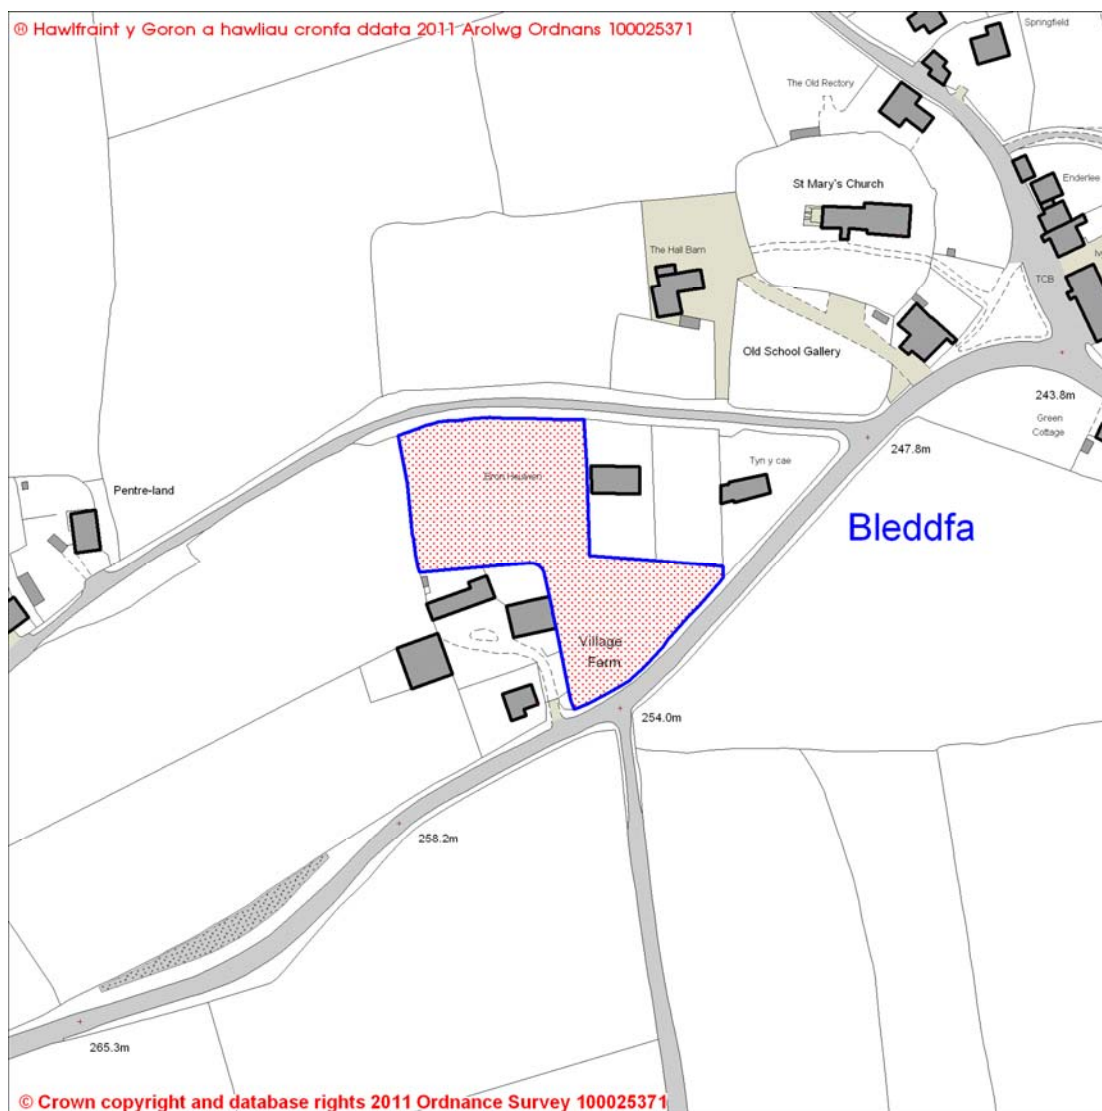

Powys Local Development Plan Candidate Sites Register November 2011

Site Reference Number: **404** Size (hectares): 0.45

Site Name: Land adjoining The Barn, Bleddfa (northern site)

Town / Community Council Area: Llangunllo Community

Powys Local Development Plan Candidate Sites Register November 2011

Site Reference Number: **406** Size (hectares): 0.43

Site Name: Land adj Village Farm, Bleddfa (southern site)

Town / Community Council Area: Llangunllo Community

Existing Development Plan Settlement: Bleddfa

Current Use: Agricultural

Proposed Use: Residential/Community facility

Easting: 320553.21

Northing: 268272.12

The sites contained within the register are sites that have been submitted for consideration only. They will not necessarily be carried forward as development sites in the Powys Local Development Plan.