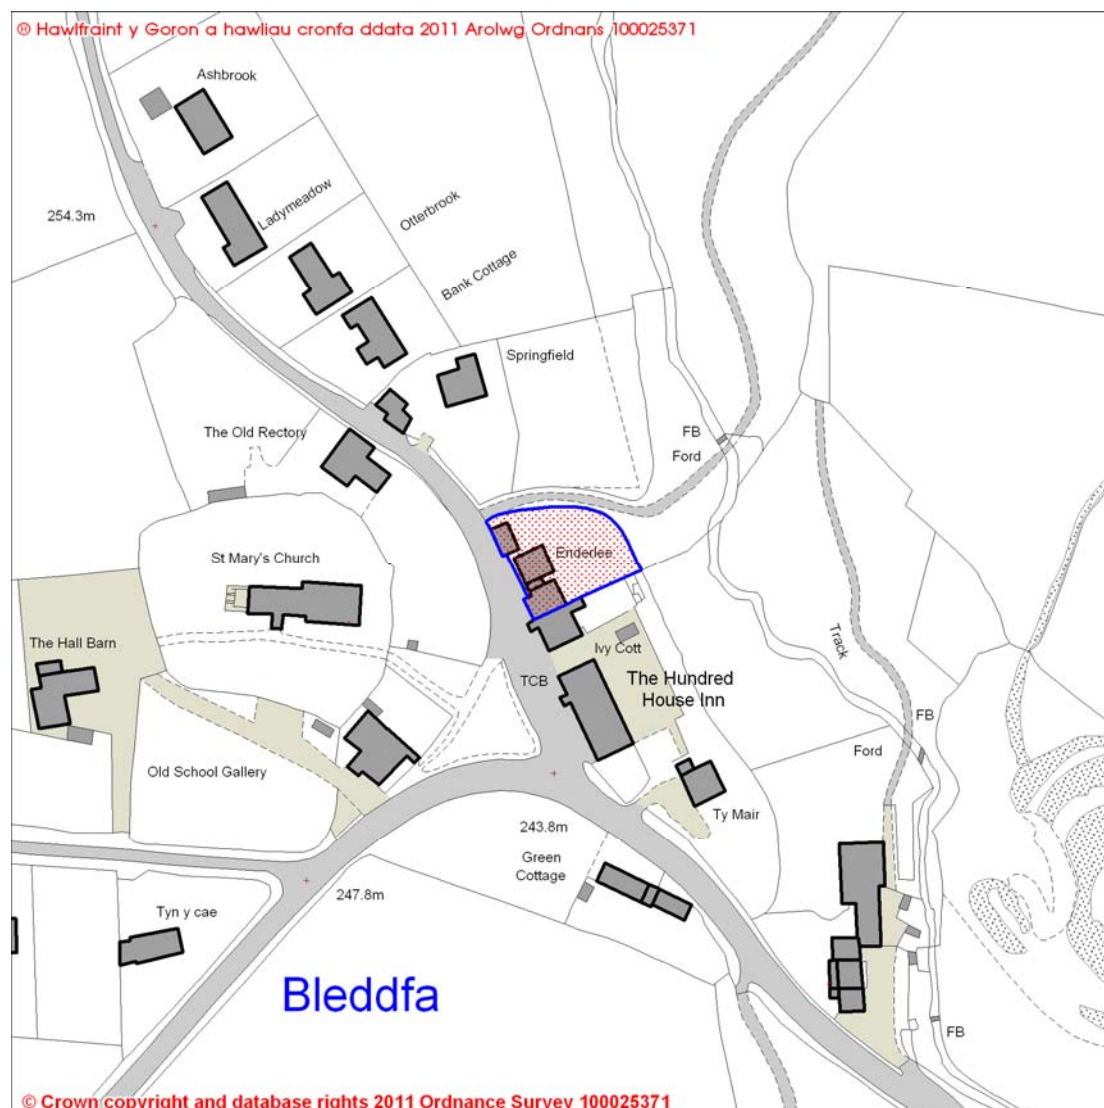

Powys Local Development Plan Candidate Sites Register November 2011

Site Reference Number: **404** Size (hectares): 0.45

Site Name: Land adjoining The Barn, Bleddfa (northern site)

Town / Community Council Area: Llangunllo Community

Existing Development Plan Settlement: Bleddfa

Current Use: Agricultural

Proposed Use: Single dwelling

Easting: 320715.58

Northing: 268392.17

The sites contained within the register are sites that have been submitted for consideration only. They will not necessarily be carried forward as development sites in the Powys Local Development Plan.