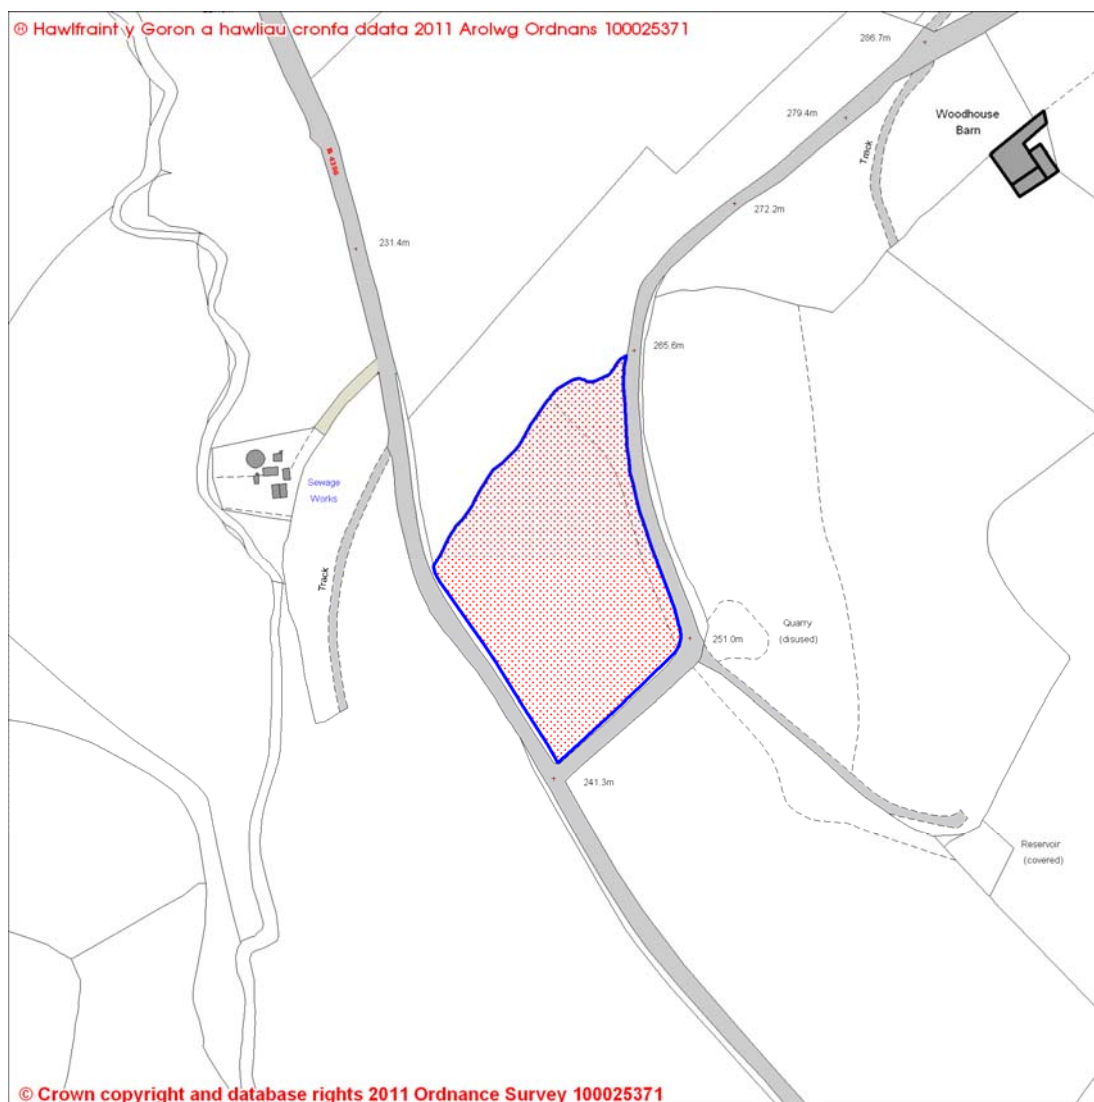

Existing Development Plan Settlement: N/A

Current Use: Agricultural

Proposed Use: Residential

Easting: 321593.76

Northing: 270867.39

The sites contained within the register are sites that have been submitted for consideration only. They will not necessarily be carried forward as development sites in the Powys Local Development Plan.