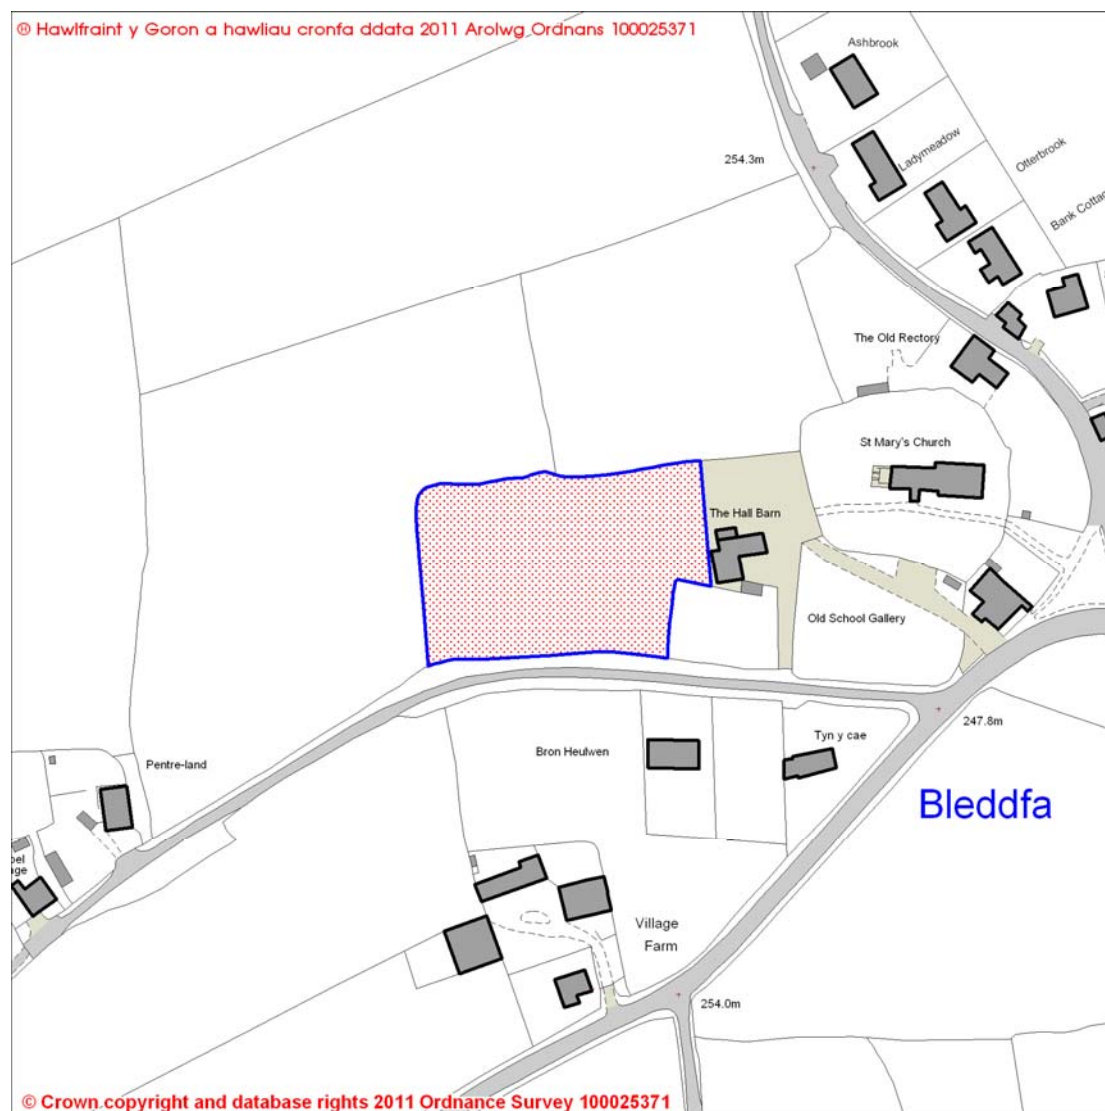

Powys Local Development Plan Candidate Sites Register November 2011

Site Reference Number: **404** Size (hectares): 0.45

Site Name: Land adjoining The Barn, Bleddfa (northern site)

Town / Community Council Area: Llangunllo Community

Existing Development Plan Settlement: Bleddfa

Current Use: Agricultural

Proposed Use: Residential/Community facility

Easting: 320537.38

Northing: 268356.72

The sites contained within the register are sites that have been submitted for consideration only. They will not necessarily be carried forward as development sites in the Powys Local Development Plan.

Powys Local Development Plan Candidate Sites Register November 2011

Site Reference Number: **406** Size (hectares): 0.43

Site Name: Land adj Village Farm, Bleddfa (southern site)

Town / Community Council Area: Llangunllo Community