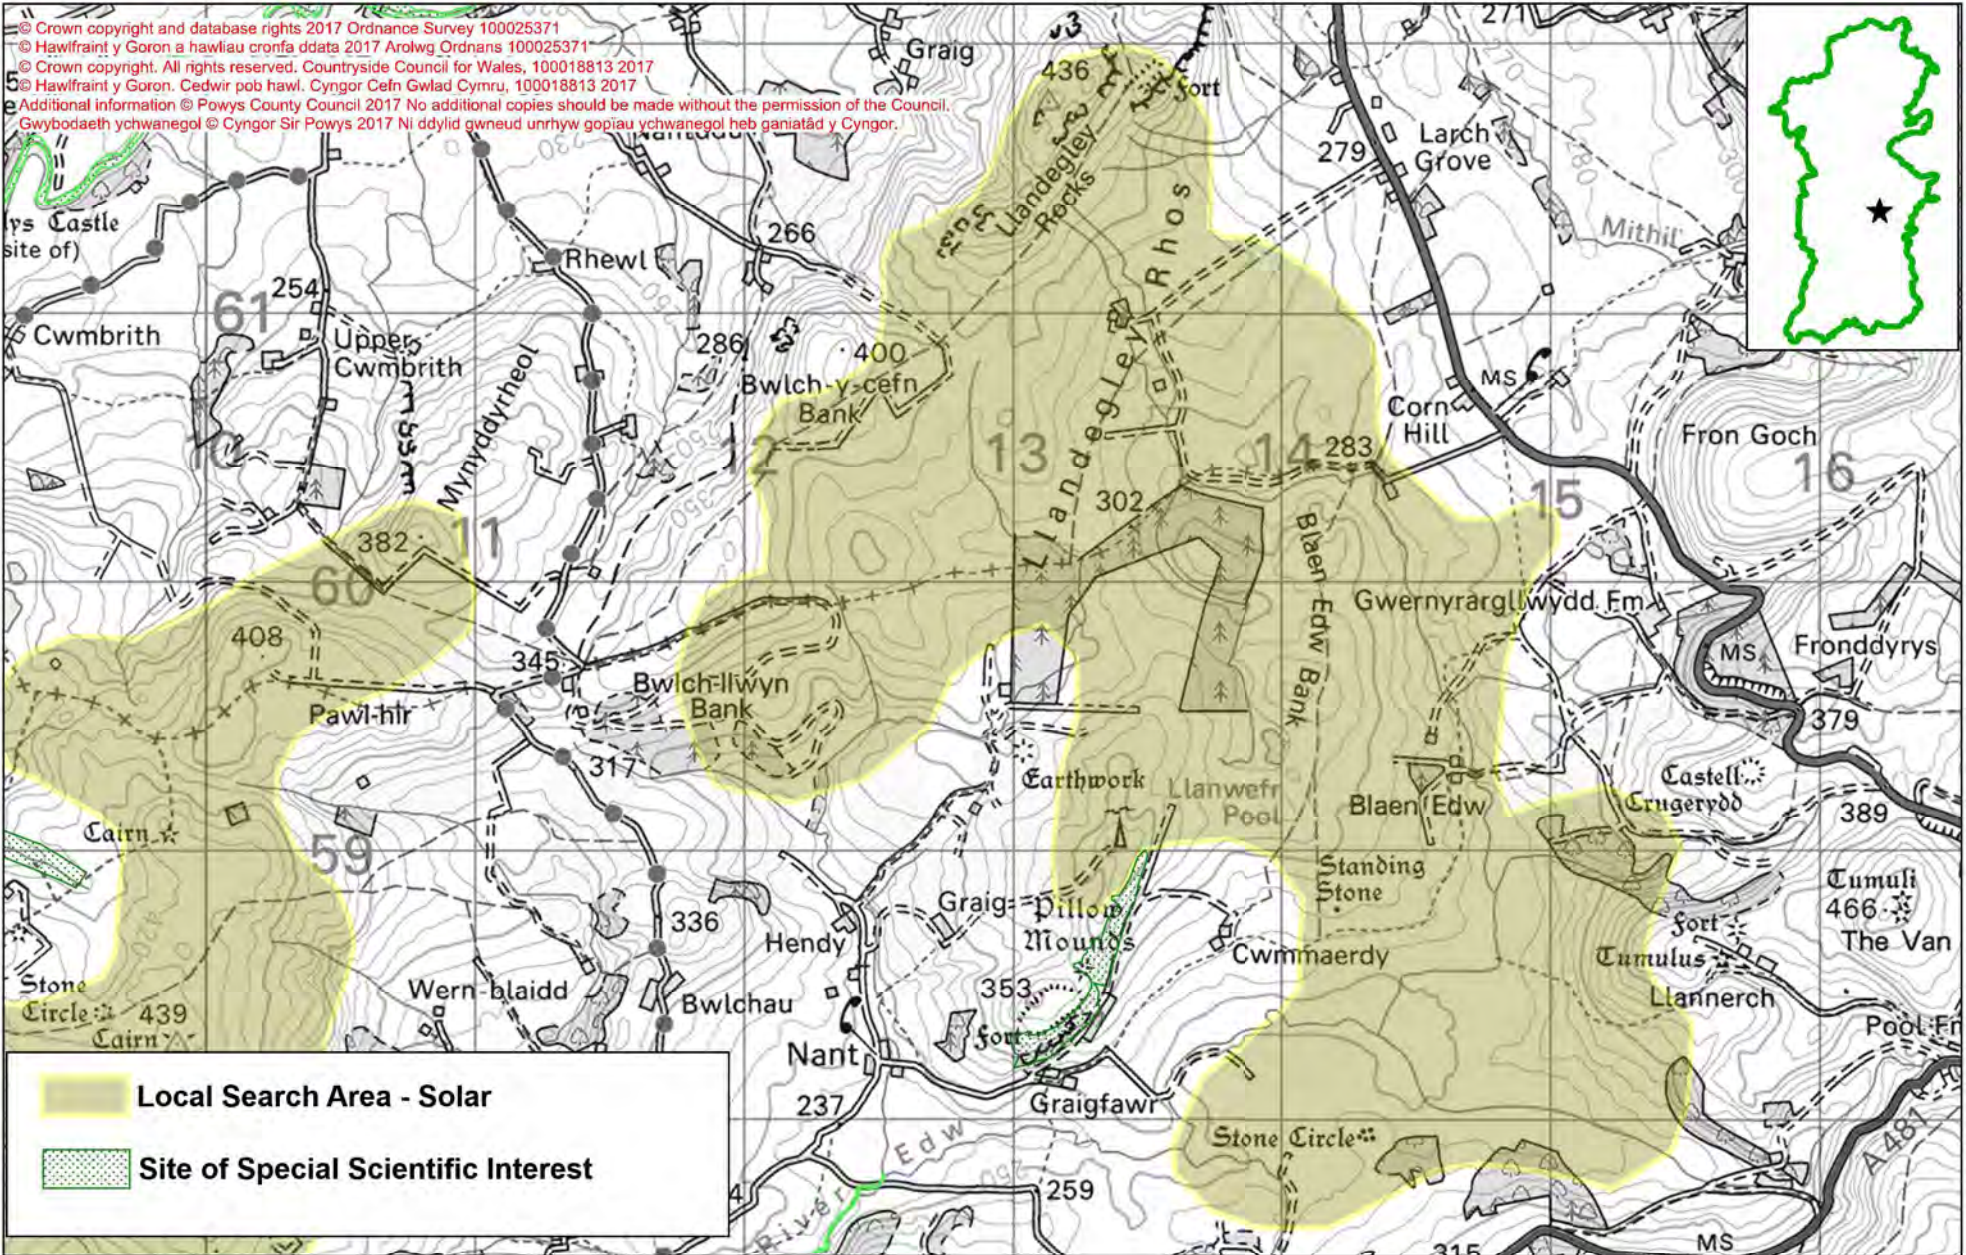

© Crown copyright and database rights 2017 Ordnance Survey 100025371
 © Hawlfraint y Goron a hawliau cronfa ddata 2017 Arolwg Ordnans 100025371
 © Crown copyright. All rights reserved. Countryside Council for Wales, 100018813 2017
 © Hawlfraint y Goron. Cedwir pob hawl. Cyngor Cefn Gwlad Cymru, 100018813 2017
 Additional information © Powys County Council 2017 No additional copies should be made without the permission of the Council.
 Gwybodaeth ychwanegol © Cyngor Sir Powys 2017 Ni ddylid gwneud unrhyw gopïau ychwanegol heb ganiatâd y Cyngor.

-  Local Search Area - Solar
-  Special Protection Area
-  Site of Special Scientific Interest

© Crown copyright and database rights 2017 Ordnance Survey 100025371
 © Hawlfraint y Goron a hawliau cronfa ddata 2017 Arolwg Ordnans 100025371
 © Crown copyright. All rights reserved. Countryside Council for Wales, 100018813 2017.
 © Hawlfraint y Goron. Cedwir pob hawl. Cyngor Cefn Gwlad Cymru, 100018813 2017.
 Additional information © Powys County Council 2017 No additional copies should be made without the permission of the Council.
 Gwybodaeth ychwanegol © Cyngor Sir Powys 2017 Ni ddylid gwneud unrhyw gopïau ychwanegol heb ganiatâd y Cyngor.

-  Local Search Area - Solar
-  Special Protection Area
-  Site of Special Scientific Interest

Local Search Area - Solar

Site of Special Scientific Interest

© Crown copyright and database rights 2017 Ordnance Survey 100025371
 © Hawlfraint y Goron a hawliau cronfa ddata 2017 Arolwg Ordnans 100025371
 © Crown copyright. All rights reserved. Countryside Council for Wales, 100018813 2017
 © Hawlfraint y Goron. Cedwir pob hawl. Cyngor Cefn Gwlad Cymru, 100018813 2017
 Additional information © Powys County Council 2017 No additional copies should be made without the permission of the Council.
 Gwybodaeth ychwanegol © Cyngor Sir Powys 2017 Ni ddylid gwneud unrhyw gopïau ychwanegol heb ganiatâd y Cyngor.

	Local Search Area - Solar
	Special Area of Conservation
	Site of Special Scientific Interest