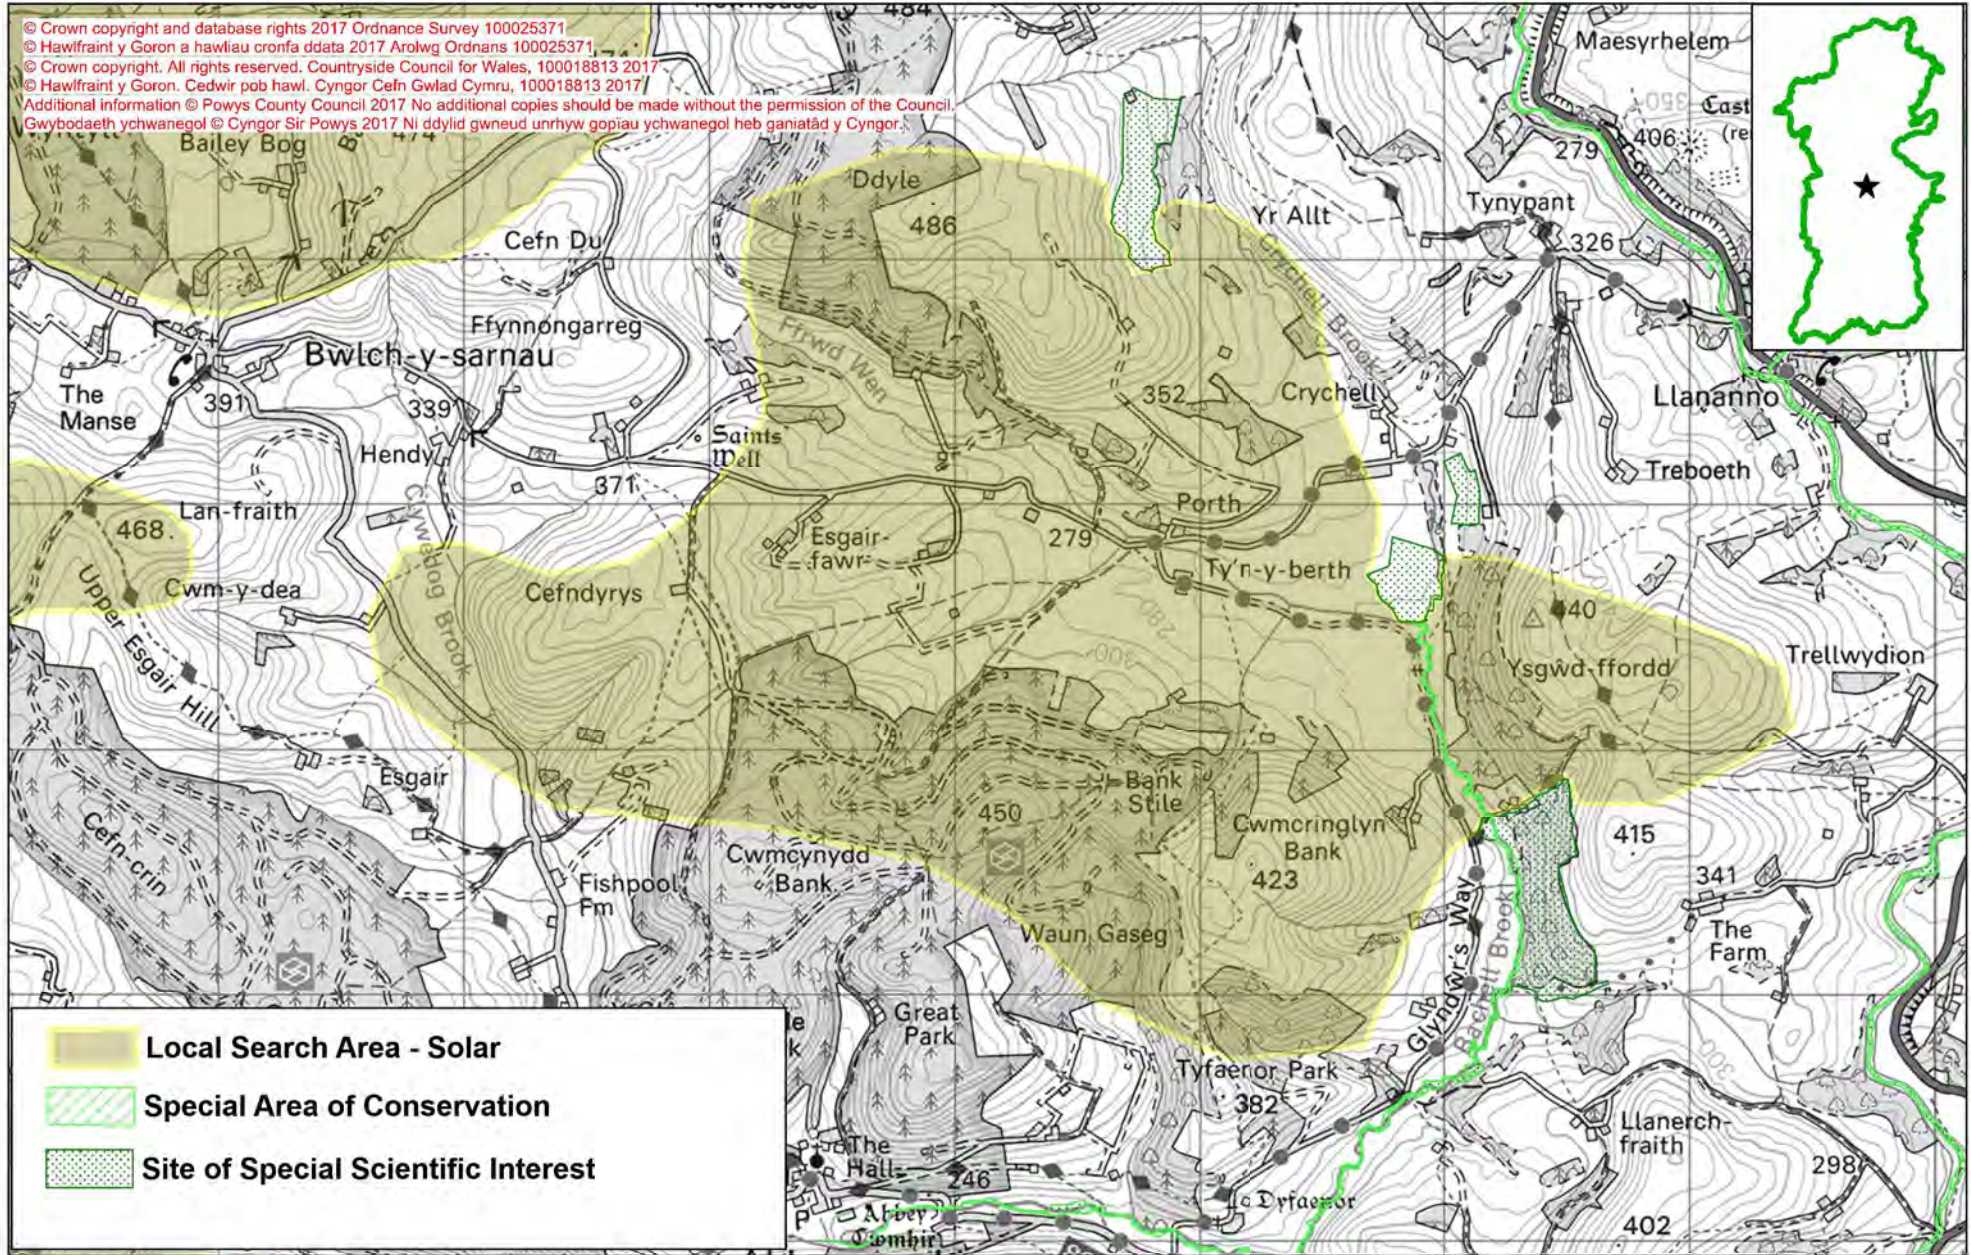

-  Local Search Area - Solar
-  Special Protection Area
-  Site of Special Scientific Interest

© Crown copyright and database rights 2017 Ordnance Survey 100025371
 © Hawlfraint y Goron a hawliau cronfa ddata 2017 Arolwg Ordnans 100025371
 © Crown copyright. All rights reserved. Countryside Council for Wales, 100018813 2017.
 © Hawlfraint y Goron. Cedwir pob hawl. Cyngor Cefn Gwlad Cymru, 100018813 2017.
 Additional information © Powys County Council 2017 No additional copies should be made without the permission of the Council.
 Gwybodaeth ychwanegol © Cyngor Sir Powys 2017 Ni ddylid gwneud unrhyw gopïau ychwanegol heb ganiatâd y Cyngor.

	Local Search Area - Solar
	Special Area of Conservation
	Site of Special Scientific Interest