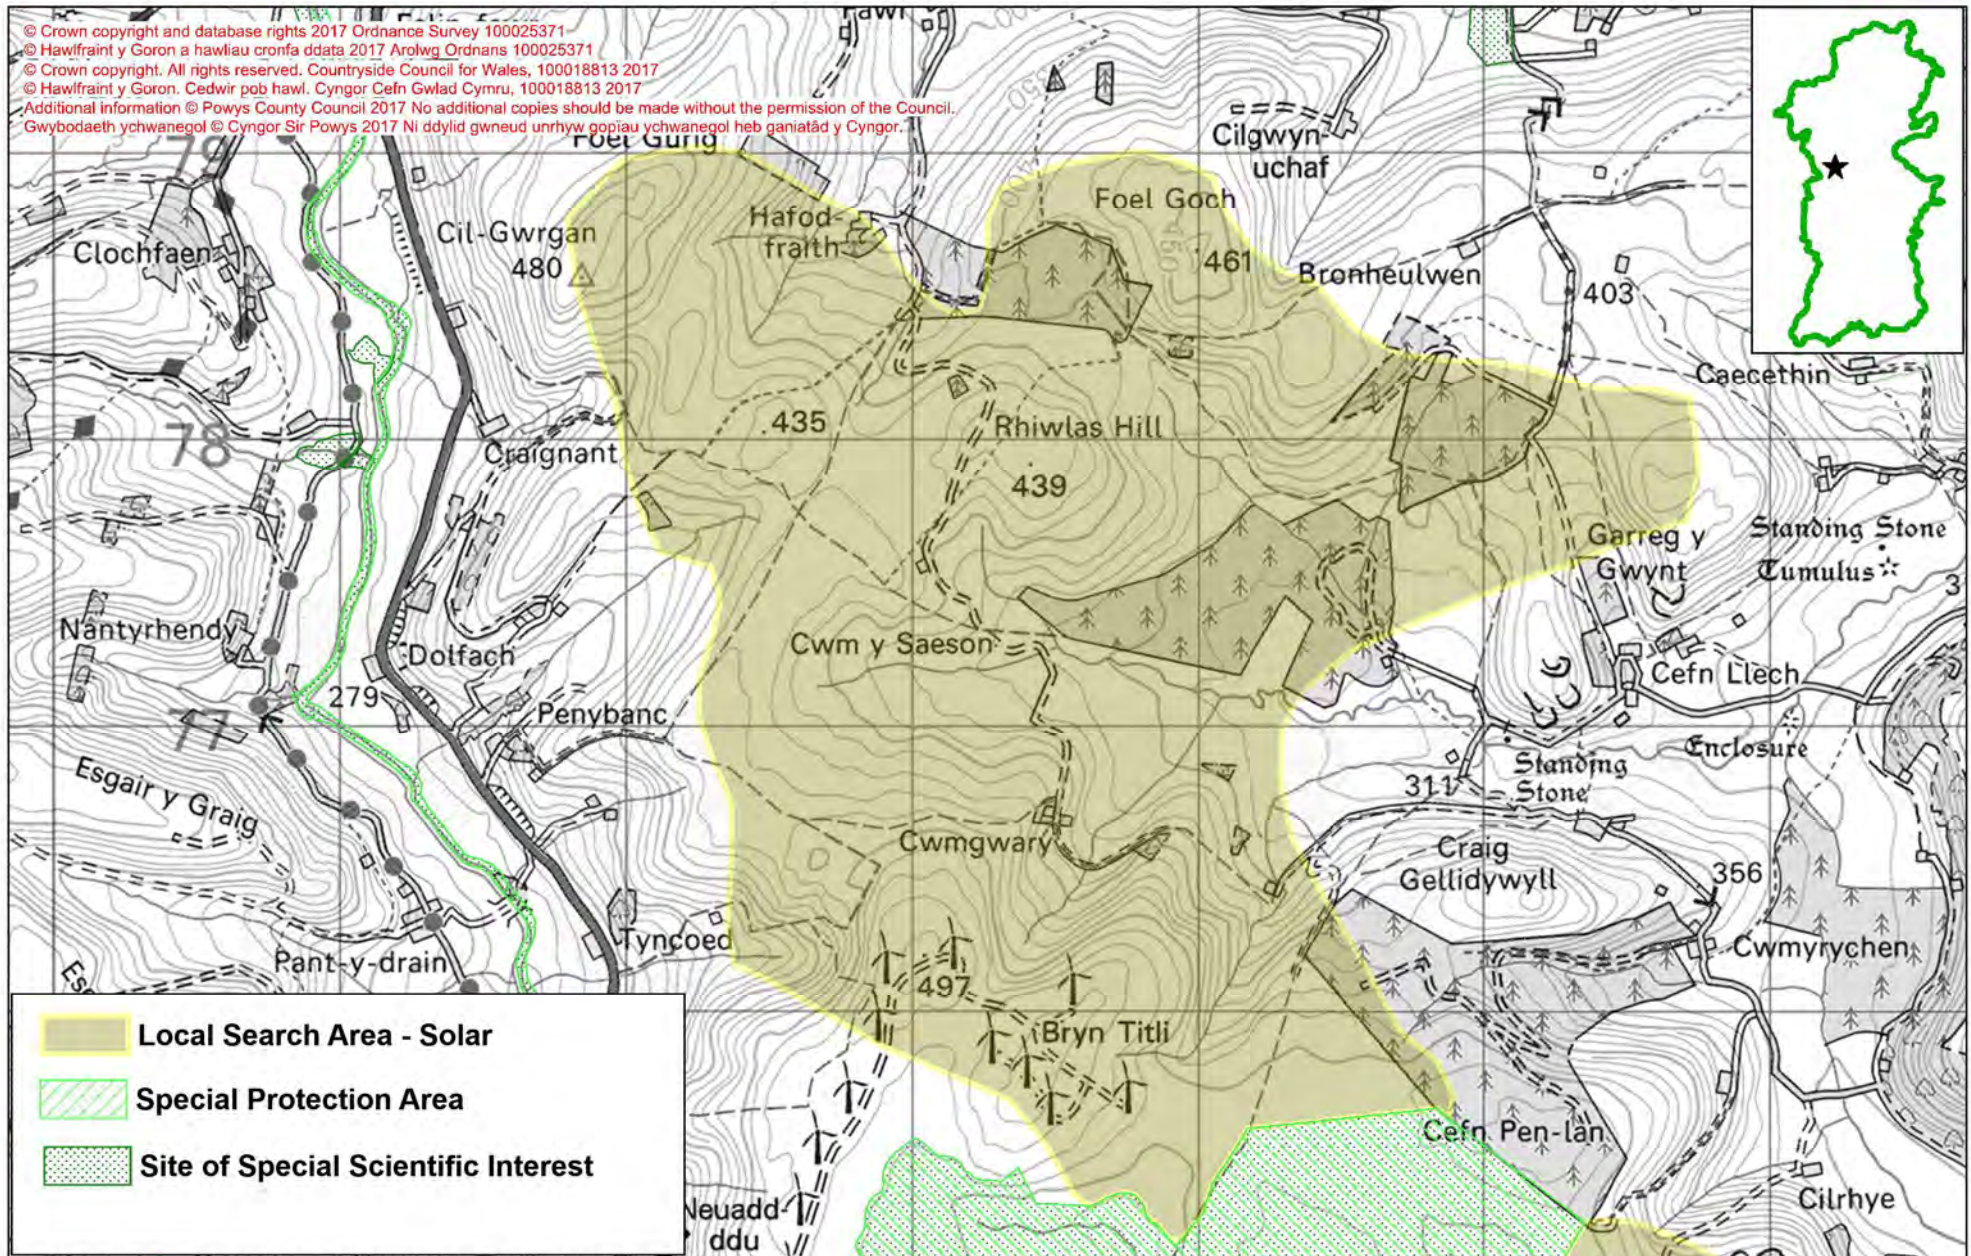

© Crown copyright and database rights 2017 Ordnance Survey 100025371
 © Hawlfraint y Goron a hawliau cronfa ddata 2017 Arolwg Ordnans 100025371
 © Crown copyright. All rights reserved. Countryside Council for Wales, 100018813 2017
 © Hawlfraint y Goron. Cedwir pob hawl. Cyngor Cefn Gwlad Cymru, 100018813 2017
 Additional information © Powys County Council 2017 No additional copies should be made without the permission of the Council.
 Gwybodaeth ychwanegol © Cyngor Sir Powys 2017 Ni ddylid gwneud unrhyw gopïau ychwanegol heb ganiatâd y Cyngor.

-  Local Search Area - Solar
-  Special Protection Area
-  Site of Special Scientific Interest

© Crown copyright and database rights 2017 Ordnance Survey 100025371
 © Hawlfraint y Goron a hawliau cronfa ddata 2017 Arolwg Ordnans 100025371
 © Crown copyright. All rights reserved. Countryside Council for Wales, 100018813 2017.
 © Hawlfraint y Goron. Cedwir pob hawl. Cyngor Cefn Gwlad Cymru, 100018813 2017.
 Additional information © Powys County Council 2017 No additional copies should be made without the permission of the Council.
 Gwybodaeth ychwanegol © Cyngor Sir Powys 2017 Ni ddylid gwneud unrhyw gopïau ychwanegol heb ganiatâd y Cyngor.

-  Local Search Area - Solar
-  Special Protection Area
-  Site of Special Scientific Interest

Local Search Area - Solar

Site of Special Scientific Interest

© Crown copyright and database rights 2017 Ordnance Survey 100025371
 © Hawlfraint y Goron a hawliau cronfa ddata 2017 Arolwg Ordnans 100025371
 © Crown copyright. All rights reserved. Countryside Council for Wales, 100018813 2017
 © Hawlfraint y Goron. Cedwir pob hawl. Cyngor Cefn Gwlad Cymru, 100018813 2017
 Additional information © Powys County Council 2017 No additional copies should be made without the permission of the Council.
 Gwybodaeth ychwanegol © Cyngor Sir Powys 2017 Ni ddylid gwneud unrhyw gopïau ychwanegol heb ganiatâd y Cyngor.

	Local Search Area - Solar
	Special Area of Conservation
	Site of Special Scientific Interest