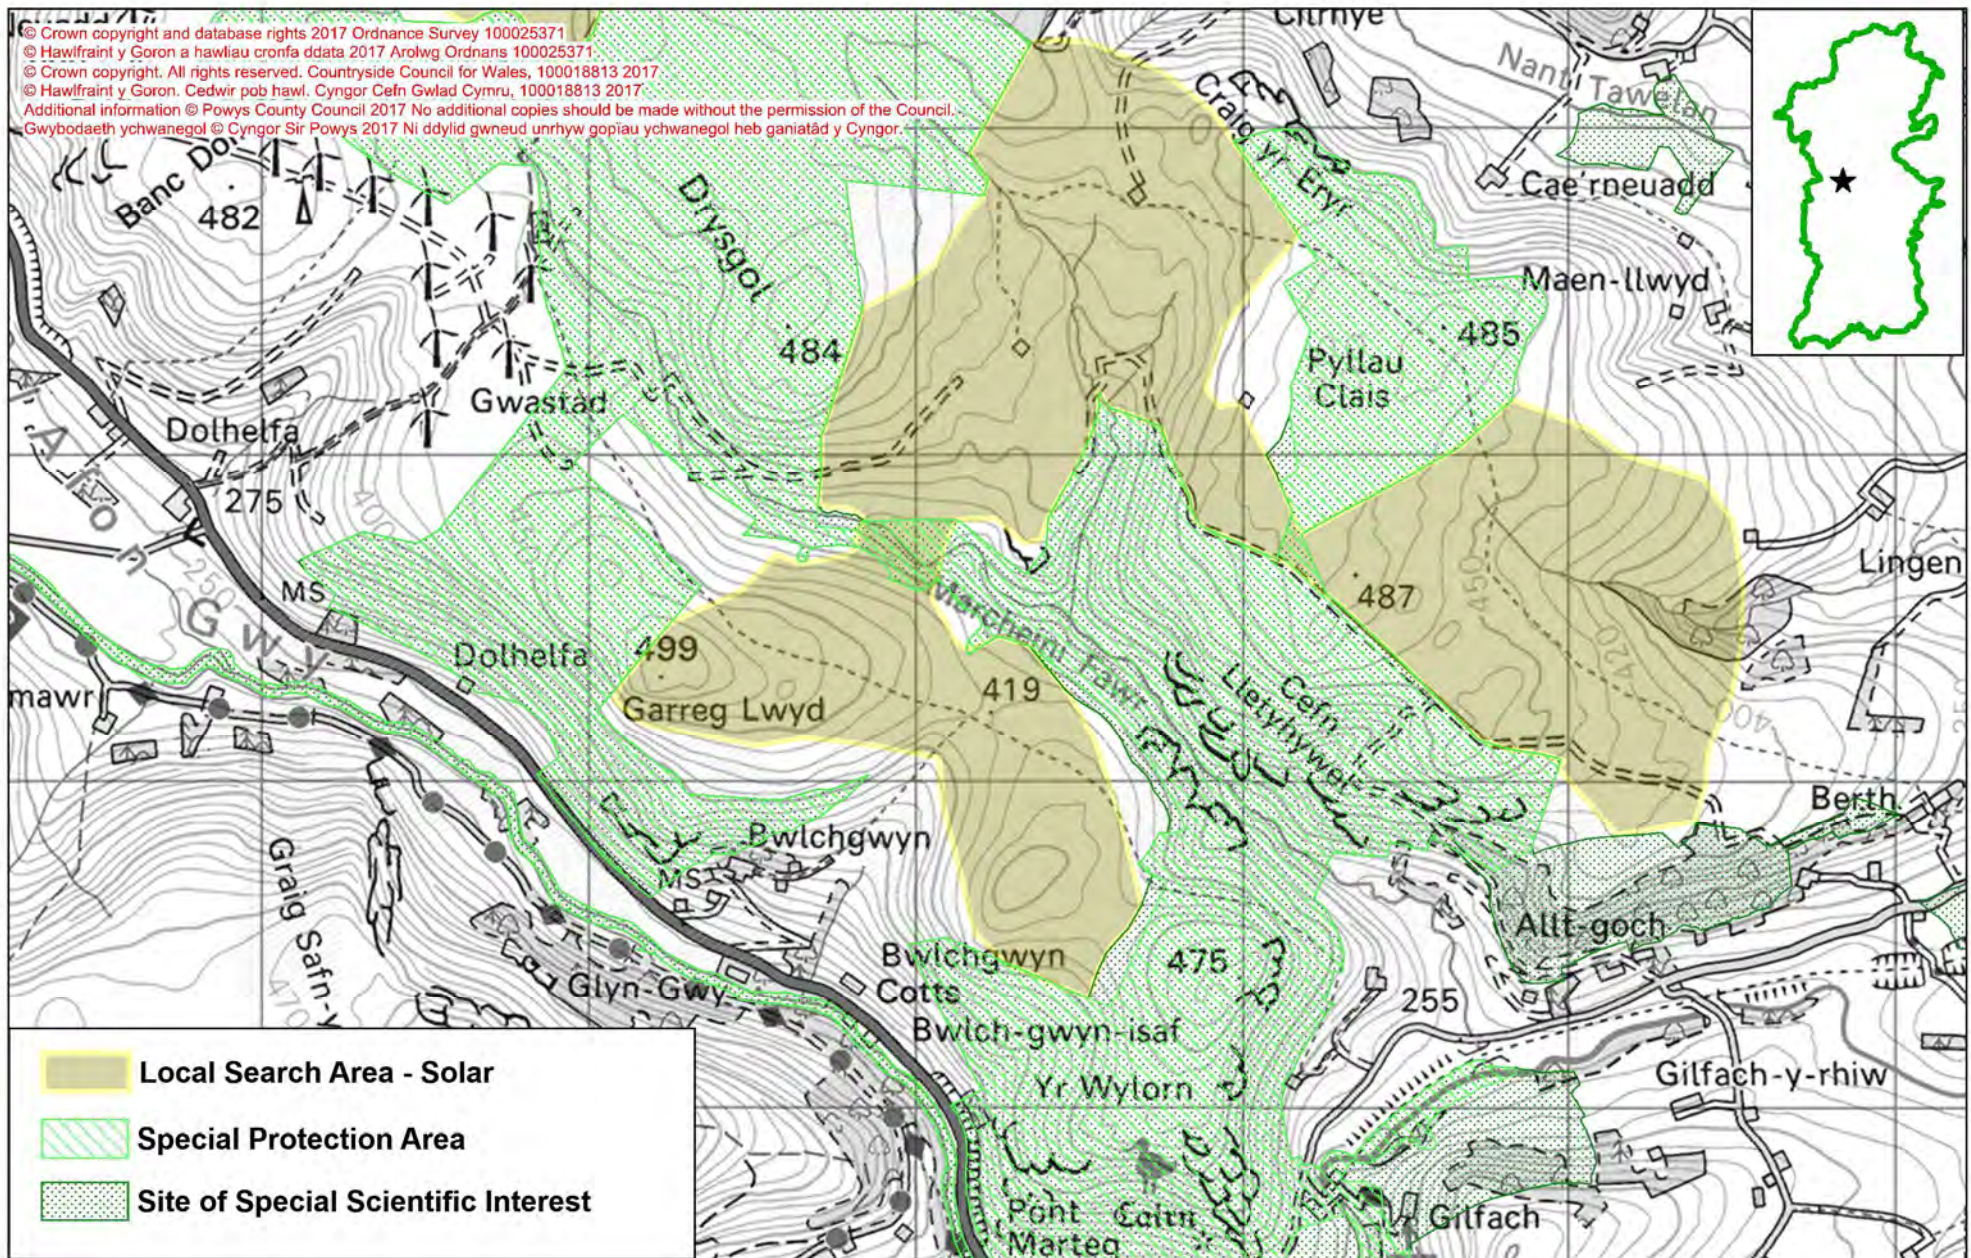

© Crown copyright and database rights 2017 Ordnance Survey 100025371
 © Hawlfraint y Goron a hawliau cronfa ddata 2017 Arolwg Ordnans 100025371
 © Crown copyright. All rights reserved. Countryside Council for Wales, 100018813 2017
 © Hawlfraint y Goron. Cedwir pob hawl. Cyngor Cefn Gwlad Cymru, 100018813 2017
 Additional information © Powys County Council 2017 No additional copies should be made without the permission of the Council.
 Gwybodaeth ychwanegol © Cyngor Sir Powys 2017 Ni ddylid gwneud unrhyw gopïau ychwanegol heb ganiatâd y Cyngor.

-  Local Search Area - Solar
-  Special Protection Area
-  Site of Special Scientific Interest

© Crown copyright and database rights 2017 Ordnance Survey 100025371
 © Hawlfraint y Goron a hawliau cronfa ddata 2017 Arolwg Ordnans 100025371
 © Crown copyright. All rights reserved. Countryside Council for Wales, 100018813 2017.
 © Hawlfraint y Goron. Cedwir pob hawl. Cyngor Cefn Gwlad Cymru, 100018813 2017.
 Additional information © Powys County Council 2017 No additional copies should be made without the permission of the Council.
 Gwybodaeth ychwanegol © Cyngor Sir Powys 2017 Ni ddylid gwneud unrhyw gopïau ychwanegol heb ganiatâd y Cyngor.

-  Local Search Area - Solar
-  Special Protection Area
-  Site of Special Scientific Interest

Local Search Area - Solar

Site of Special Scientific Interest

© Crown copyright and database rights 2017 Ordnance Survey 100025371
 © Hawlfraint y Goron a hawliau cronfa ddata 2017 Arolwg Ordnans 100025371
 © Crown copyright. All rights reserved. Countryside Council for Wales, 100018813 2017
 © Hawlfraint y Goron. Cedwir pob hawl. Cyngor Cefn Gwlad Cymru, 100018813 2017
 Additional information © Powys County Council 2017 No additional copies should be made without the permission of the Council.
 Gwybodaeth ychwanegol © Cyngor Sir Powys 2017 Ni ddylid gwneud unrhyw gopïau ychwanegol heb ganiatâd y Cyngor.

	Local Search Area - Solar
	Special Area of Conservation
	Site of Special Scientific Interest